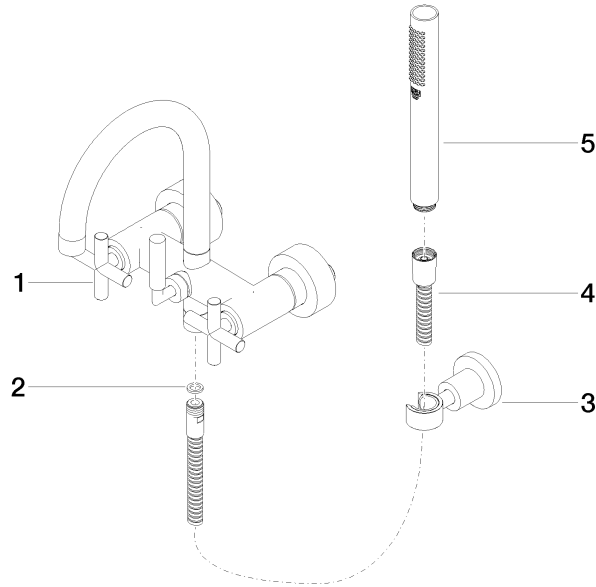

25 133 892

- spout: circular, air-enriched flow
- max. flow 22 l/min at 3 bar flow pressure
- Hand shower: COMPACT RAIN, max. flow rate 6.8 l/min (at 3 bar)
- complete hand shower set with anti-scale system
- 240mm projection
- rotary diverter for bath/shower
- slide-on rosettes Ø 65 mm
- rosette for shower holder Ø 50mm
- 1/2" connection
- gauge 150 mm - 15 mm
- metal shower hose 1250mm with integrated anti-twist protection
- WRAS 2210004

25 133 892

Flow rate chart

Certificates

WRAS_2210004. LGA_18933. Belgaqua_21-026-27_4.

25 133 892

Parts for other finishes can be found here: [Chrome](#)

Spare parts list

No.	Item Number	Name	Quantity used	Delivery time
1	25 100 892-33	TARA Bath mixer for wall mounting - Matte Black	1	-
Spare part can no longer be ordered, please order the replacement item				
2	90 14 20 026 00 90	seal	1	2
3	28 050 892-33	TARA Wall bracket - Matte Black	1	10
4	90 30 02 072 00-33	Metal shower hose 1/2" x 3/8" x 1250 mm - Matte Black	1	30
5	90 12 11 140 30-33	shower	1	30