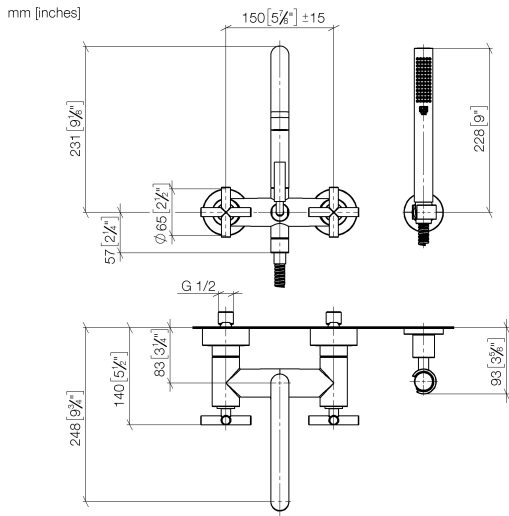

25 133 892

- spout: circular, air-enriched flow
- max. flow 22 l/min at 3 bar flow pressure
- Hand shower: COMPACT RAIN, max. flow rate 6.8 l/min (at 3 bar)
- complete hand shower set with anti-scale system
- 240mm projection
- rotary diverter for bath/shower
- slide-on rosettes Ø 65 mm
- rosette for shower holder Ø 50mm
- 1/2" connection
- gauge 150 mm - 15 mm
- metal shower hose 1250mm with integrated anti-twist protection
- WRAS 2210004

Intrinsic protection against back flow.

Stand pipes combination possible on request (x-TRA SERVICE).

	Matte Black	25 133 892-33
	Chrome	25 133 892-00
	Brushed Platinum	25 133 892-06
	Platinum	25 133 892-08
	Dark Chrome	25 133 892-19
	Brushed Durabronze (23kt Gold)	25 133 892-28
	Brushed Champagne (22kt Gold)	25 133 892-46
	Champagne (22kt Gold)	25 133 892-47
	Brushed Chrome	25 133 892-93
	Brushed Dark Platinum	25 133 892-99

25 133 892

Flow rate chart

Certificates

WRAS_2210004. LGA_18933. Belgaqua_21-026-27_4.

25 133 892

Parts for other finishes can be found here: [Chrome](#)

Spare parts list

No.	Item Number	Name	Quantity used	Delivery time
1	25 100 892-33	TARA Bath mixer for wall mounting - Matte Black	1	-
Spare part can no longer be ordered, please order the replacement item				
2	90 14 20 026 00 90	seal	1	2
3	28 050 892-33	TARA Wall bracket - Matte Black	1	10
4	90 30 02 072 00-33	Metal shower hose 1/2" x 3/8" x 1250 mm - Matte Black	1	30
5	90 12 11 140 30-33	shower	1	30