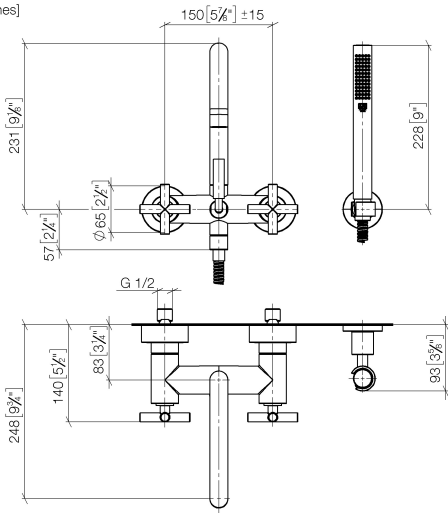

**TARA Bath mixer for wall mounting with hand shower set - Brushed Champagne (22kt Gold)**

TARA

25 133 892

- spout: circular, air-enriched flow
- max. flow 22 l/min at 3 bar flow pressure
- Hand shower: COMPACT RAIN, max. flow rate 6.8 l/min (at 3 bar)
- complete hand shower set with anti-scale system
- 240mm projection
- rotary diverter for bath/shower
- slide-on rosettes Ø 65 mm
- rosette for shower holder Ø 50mm
- 1/2" connection
- gauge 150 mm - 15 mm
- metal shower hose 1250mm with integrated anti-twist protection
- WRAS 2210004

**TARA Bath mixer for wall mounting with hand shower set - Brushed  
Champagne (22kt Gold)**

TARA

25 133 892  
mm [inches]

**Flow rate chart**

**Certificates**

WRAS\_2210004.

25 133 892  
Parts for other  
finishes can be found  
here: [Chrome](#)

### Spare parts list

| No.  | Item Number        | Name  | Quantity used | Delivery time |
|--|--------------------|---|---------------|---------------|
| 1  | 25 100 892-46      | TARA Bath mixer for wall mounting - Brushed Champagne (22kt Gold)       | 1             | -             |
| Spare part can no longer be ordered, please order the replacement item |                    |   |               |               |
| 2  | 90 14 20 026 00 90 | seal  | 1             | 2             |
| 3  | 28 050 892-46      | TARA Wall bracket - Brushed Champagne (22kt Gold)                       | 1             | 30            |
| 4  | 90 30 02 072 00-46 | Metal shower hose 1/2" x 3/8" x 1250 mm - Brushed Champagne (22kt Gold) | 1             | 30            |
| 5  | 90 12 11 140 30-46 | shower  | 1             | 30            |