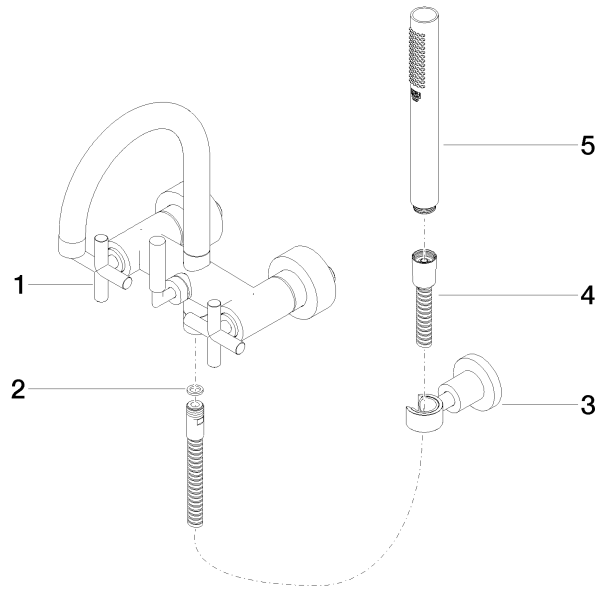

**TARA Bath mixer for wall mounting with hand shower set - Brushed Champagne (22kt Gold)**

TARA

25 133 892

- spout: circular, air-enriched flow
- max. flow 22 l/min at 3 bar flow pressure
- Hand shower: COMPACT RAIN, max. flow rate 6.8 l/min (at 3 bar)
- complete hand shower set with anti-scale system
- 240mm projection
- rotary diverter for bath/shower
- slide-on rosettes Ø 65 mm
- rosette for shower holder Ø 50mm
- 1/2" connection
- gauge 150 mm - 15 mm
- metal shower hose 1250mm with integrated anti-twist protection
- WRAS 2210004

**TARA Bath mixer for wall mounting with hand shower set - Brushed  
Champagne (22kt Gold)**

TARA

25 133 892  
mm [inches]

**Flow rate chart**

**Certificates**

WRAS\_2210004.

25 133 892  
Parts for other  
finishes can be found  
here: [Chrome](#)

### Spare parts list

| No.  | Item Number        | Name  | Quantity used | Delivery time |
|--|--------------------|---|---------------|---------------|
| 1  | 25 100 892-46      | TARA Bath mixer for wall mounting - Brushed Champagne (22kt Gold)       | 1             | -             |
| Spare part can no longer be ordered, please order the replacement item |                    |   |               |               |
| 2  | 90 14 20 026 00 90 | seal  | 1             | 2             |
| 3  | 28 050 892-46      | TARA Wall bracket - Brushed Champagne (22kt Gold)                       | 1             | 30            |
| 4  | 90 30 02 072 00-46 | Metal shower hose 1/2" x 3/8" x 1250 mm - Brushed Champagne (22kt Gold) | 1             | 30            |
| 5  | 90 12 11 140 30-46 | shower  | 1             | 30            |