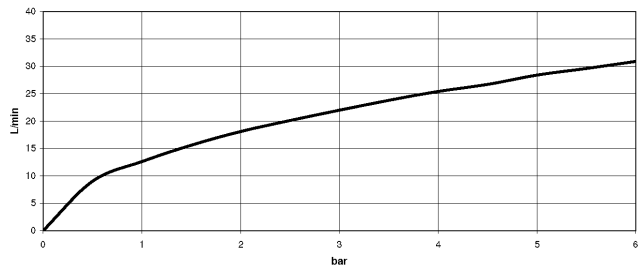

**TARA Bath mixer for wall mounting with hand shower set - Champagne (22kt Gold)**

TARA

25 133 892

- spout: circular, air-enriched flow
- max. flow 22 l/min at 3 bar flow pressure
- Hand shower: COMPACT RAIN, max. flow rate 6.8 l/min (at 3 bar)
- complete hand shower set with anti-scale system
- 240mm projection
- rotary diverter for bath/shower
- slide-on rosettes Ø 65 mm
- rosette for shower holder Ø 50mm
- 1/2" connection
- gauge 150 mm - 15 mm
- metal shower hose 1250mm with integrated anti-twist protection

25 133 892  
mm [inches]

**Flow rate chart**

**Certificates**

WRAS\_2210004.

25 133 892  
Parts for other  
finishes can be found  
here: [Chrome](#)