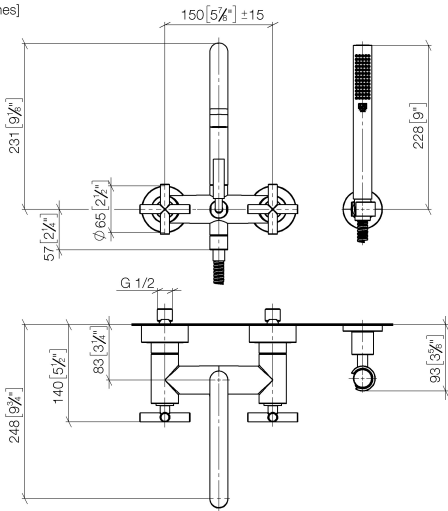

**TARA Bath mixer for wall mounting with hand shower set - Champagne (22kt Gold)**

TARA

25 133 892

- spout: circular, air-enriched flow
- max. flow 22 l/min at 3 bar flow pressure
- Hand shower: COMPACT RAIN, max. flow rate 6.8 l/min (at 3 bar)
- complete hand shower set with anti-scale system
- 240mm projection
- rotary diverter for bath/shower
- slide-on rosettes Ø 65 mm
- rosette for shower holder Ø 50mm
- 1/2" connection
- gauge 150 mm - 15 mm
- metal shower hose 1250mm with integrated anti-twist protection

Intrinsic protection against back flow.

Stand pipes combination possible on request (x-TRA SERVICE).

	Champagne (22kt Gold)	25 133 892-47
	Chrome	25 133 892-00
	Brushed Platinum	25 133 892-06
	Platinum	25 133 892-08
	Dark Chrome	25 133 892-19
	Brushed Durabronze (23kt Gold)	25 133 892-28
	Matte Black	25 133 892-33
	Brushed Champagne (22kt Gold)	25 133 892-46
	Brushed Chrome	25 133 892-93
	Brushed Dark Platinum	25 133 892-99

25 133 892  
mm [inches]

**Flow rate chart**

**Certificates**

WRAS\_2210004.

25 133 892  
Parts for other  
finishes can be found  
here: [Chrome](#)

### Spare parts list

No.	Item Number	Name	Quantity used	Delivery time
1	25 100 892-47	TARA Bath mixer for wall mounting - Champagne (22kt Gold)	1	-
Spare part can no longer be ordered, please order the replacement item				
2	90 14 20 026 00 90	seal	1	2
3	28 050 892-47	TARA Wall bracket - Champagne (22kt Gold)	1	30
4	90 30 02 072 00-47	Metal shower hose 1/2" x 3/8" x 1250 mm - Champagne (22kt Gold)	1	30
5	90 12 11 140 30-47	shower	1	30