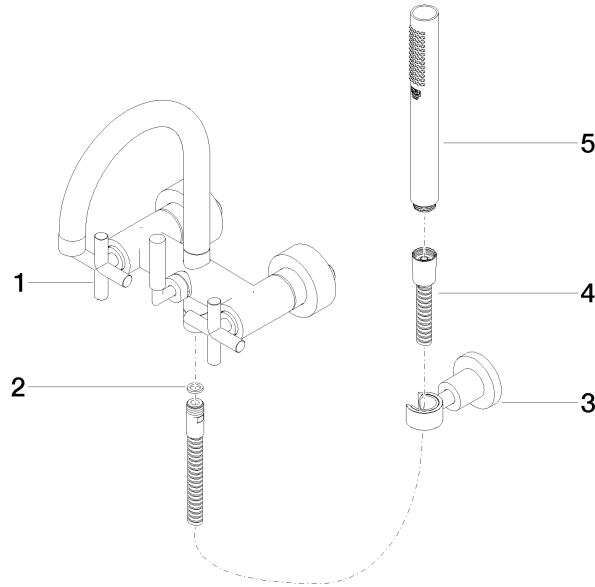

**TARA Bath mixer for wall mounting with hand shower set - Champagne (22kt Gold)**

TARA

25 133 892

- spout: circular, air-enriched flow
- max. flow 22 l/min at 3 bar flow pressure
- Hand shower: COMPACT RAIN, max. flow rate 6.8 l/min (at 3 bar)
- complete hand shower set with anti-scale system
- 240mm projection
- rotary diverter for bath/shower
- slide-on rosettes Ø 65 mm
- rosette for shower holder Ø 50mm
- 1/2" connection
- gauge 150 mm - 15 mm
- metal shower hose 1250mm with integrated anti-twist protection

25 133 892  
mm [inches]

**Flow rate chart**

**Certificates**

WRAS\_2210004.

25 133 892  
Parts for other  
finishes can be found  
here: [Chrome](#)

### Spare parts list

No.	Item Number	Name	Quantity used	Delivery time
1	25 100 892-47	TARA Bath mixer for wall mounting - Champagne (22kt Gold)	1	-
Spare part can no longer be ordered, please order the replacement item				
2	90 14 20 026 00 90	seal	1	2
3	28 050 892-47	TARA Wall bracket - Champagne (22kt Gold)	1	30
4	90 30 02 072 00-47	Metal shower hose 1/2" x 3/8" x 1250 mm - Champagne (22kt Gold)	1	30
5	90 12 11 140 30-47	shower	1	30