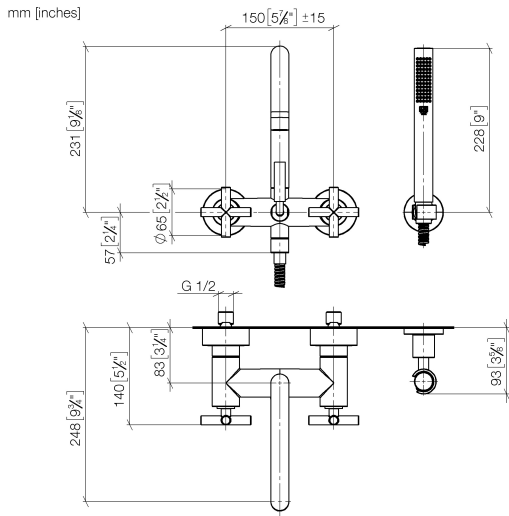

25 133 892

- spout: circular, air-enriched flow
- max. flow 22 l/min at 3 bar flow pressure
- Hand shower: COMPACT RAIN, max. flow rate 6.8 l/min (at 3 bar)
- complete hand shower set with anti-scale system
- 240mm projection
- rotary diverter for bath/shower
- slide-on rosettes Ø 65 mm
- rosette for shower holder Ø 50mm
- 1/2" connection
- gauge 150 mm - 15 mm
- metal shower hose 1250mm with integrated anti-twist protection
- WRAS 2210004

Intrinsic protection against back flow.

Stand pipes combination possible on request (x-TRA SERVICE).

	Brushed Chrome	25 133 892-93
	Chrome	25 133 892-00
	Brushed Platinum	25 133 892-06
	Platinum	25 133 892-08
	Dark Chrome	25 133 892-19
	Brushed Durabronze (23kt Gold)	25 133 892-28
	Matte Black	25 133 892-33
	Brushed Champagne (22kt Gold)	25 133 892-46
	Champagne (22kt Gold)	25 133 892-47
	Brushed Dark Platinum	25 133 892-99

25 133 892

Flow rate chart

Certificates

WRAS_2210004. LGA_18933. Belgaqua_21-026-27_4.

25 133 892

Parts for other finishes can be found here: [Chrome](#)

Spare parts list

No.	Item Number	Name	Quantity used	Delivery time
1	25 100 892-93	TARA Bath mixer for wall mounting - Brushed Chrome	1	-
Spare part can no longer be ordered, please order the replacement item				
2	90 14 20 026 00 90	seal	1	2
3	28 050 892-93	TARA Wall bracket - Brushed Chrome	1	20
4	90 30 02 072 00-93	Metal shower hose 1/2" x 3/8" x 1250 mm - Brushed Chrome	1	20
5	90 12 11 140 30-93	shower	1	20