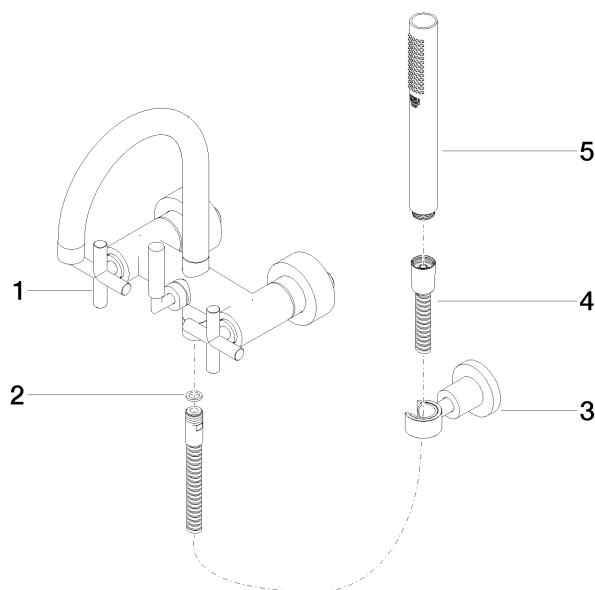

**TARA Bath mixer for wall mounting with hand shower set - Brushed Dark
Platinum**

TARA

25 133 892

- spout: circular, air-enriched flow
- max. flow 22 l/min at 3 bar flow pressure
- Hand shower: COMPACT RAIN, max. flow rate 6.8 l/min (at 3 bar)
- complete hand shower set with anti-scale system
- 240mm projection
- rotary diverter for bath/shower
- slide-on rosettes Ø 65 mm
- rosette for shower holder Ø 50mm
- 1/2" connection
- gauge 150 mm - 15 mm
- metal shower hose 1250mm with integrated anti-twist protection

25 133 892
mm [inches]

Flow rate chart

Certificates

WRAS_2210004. LGA_18933. Belgaqua_21-026-27_4.

25 133 892
Parts for other
finishes can be found
here: [Chrome](#)

Spare parts list

No.	Item Number	Name	Quantity used	Delivery time
1	25 100 892-99	TARA Bath mixer for wall mounting - Brushed Dark Platinum	1	-
Spare part can no longer be ordered, please order the replacement item				
2	90 14 20 026 00 90	seal	1	2
3	28 050 892-99	TARA Wall bracket - Brushed Dark Platinum	1	30
4	90 30 02 072 00-99	Metal shower hose 1/2" x 3/8" x 1250 mm - Brushed Dark Platinum	1	30
5	90 12 11 140 30-99	shower	1	30