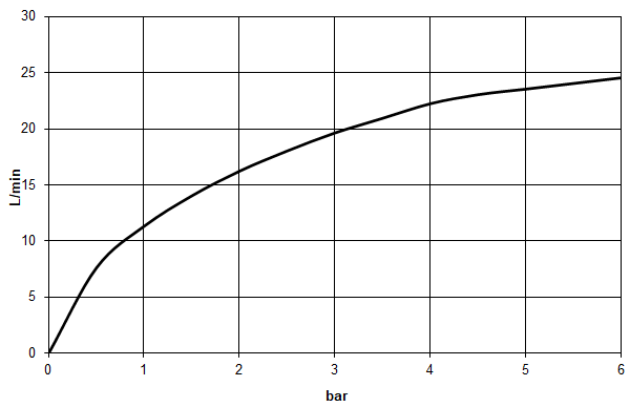

Single-lever bath mixer with stand pipe for free-standing assembly with hand shower set - Brushed Platinum

TARA

25 863 661

Fits: TARA, META

- spout: circular, air-enriched flow
- max. flow 19.5 l/min at 3 bar flow pressure
- Hand shower: COMPACT RAIN, max. flow rate 6.8 l/min (at 3 bar)
- bar-type hand shower with anti-scale system
- pivotable spout 360°
- 281mm projection
- wall bracket
- automatic bath/shower diverter
- total height 1031 - 1101 mm
- stand pipe height 565 - 635 mm
- height up to aerator 899 – 969 mm
- slide-on rosettes Ø 135 mm
- metal shower hose 1250mm with integrated anti-twist protection
- WRAS 2001027

Required miscellaneous

- Concealed floor mounting -**
- max. recess depth 150 mm
  - min. recess depth 80 mm

35 945 970 90

Flow rate chart

Certificates

IAPMO\_4976 (5). Belgaqua\_19\_77\_27. WRAS\_2001027. LGA\_29727.