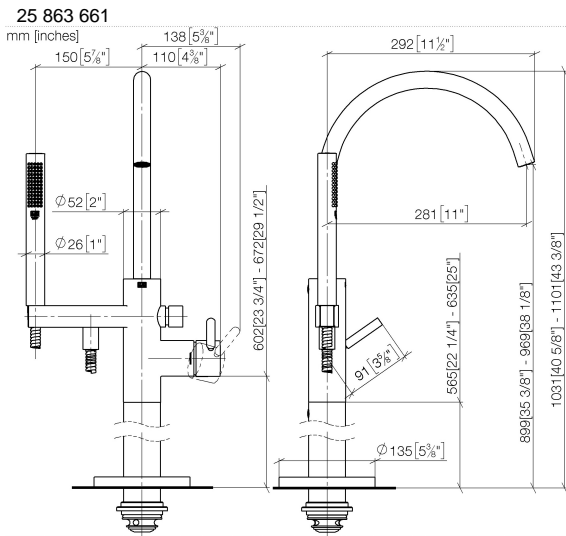

Single-lever bath mixer with stand pipe for free-standing assembly with hand shower set - Brushed Platinum

TARA

25 863 661

Fits: TARA, META

- spout: circular, air-enriched flow
- max. flow 19.5 l/min at 3 bar flow pressure
- Hand shower: COMPACT RAIN, max. flow rate 6.8 l/min (at 3 bar)
- bar-type hand shower with anti-scale system
- pivotable spout 360°
- 281mm projection
- wall bracket
- automatic bath/shower diverter
- total height 1031 - 1101 mm
- stand pipe height 565 - 635 mm
- height up to aerator 899 – 969 mm
- slide-on rosettes Ø 135 mm
- metal shower hose 1250mm with integrated anti-twist protection
- WRAS 2001027

Required miscellaneous

- Concealed floor mounting -**
- max. recess depth 150 mm
  - min. recess depth 80 mm

35 945 970 90

Flow rate chart

Certificates

IAPMO\_4976 (5). Belgaqua\_19\_77\_27. WRAS\_2001027. LGA\_29727.