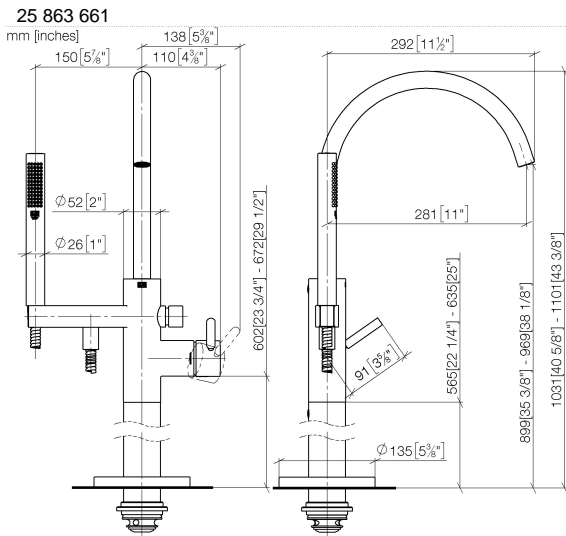

Single-lever bath mixer with stand pipe for free-standing assembly with hand shower set - Light Gold

TARA

Flow rate chart