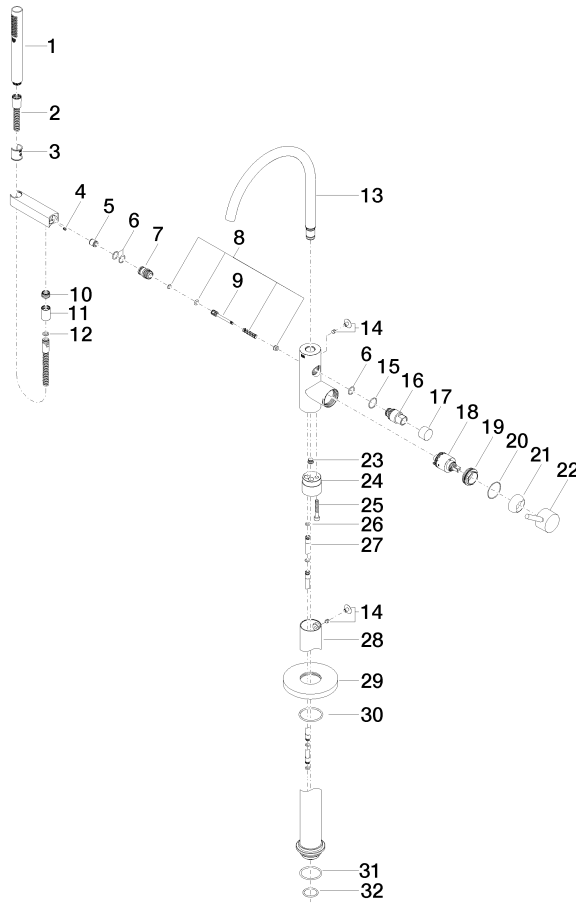

Single-lever bath mixer with stand pipe for free-standing assembly with hand shower set - Light Gold

TARA

25 863 661

Single-lever bath mixer with stand pipe for free-standing assembly with hand shower set - Light Gold

TARA

25 863 661

Spare parts list

No.	Item Number	Name	Quantity used	Delivery time
1	90 12 11 140 30-26	shower	1	30
2	90 30 02 072 00-26	Metal shower hose 1/2" x 3/8" x 1250 mm - Light Gold	1	30
3	09 18 40 118 90	sleeve	1	2
4	09 31 11 058 90	pin	1	2
5	90 23 01 141 00 90	back-flow preventer	1	2
6	90 14 10 010 00 90	seal	3	2
7	09 24 03 153 20-26	nipple	1	-
Spare part can no longer be ordered, please order the replacement item				
8	90 16 02 023 00 90	spring	1	2
9	09 31 09 102 20-26	pull-rod	1	-
Spare part can no longer be ordered, please order the replacement item				
10	09 24 03 069 90	nipple	1	2
11	90 21 02 069 00-26	cover	1	30
12	90 14 20 026 00 90	seal	1	2
13	90 28 22 327 01-26	spout	1	30
14	04 31 20 036 00 90	plug	2	2
15	09 14 10 112 90	seal	1	2
16	09 21 34 081 20-26	nipple	1	60
17	09 20 88 002-26	handle	1	60
18	90 15 05 039 00 90	cartridge	1	2
19	09 24 04 298 90	nut	1	2
20	09 14 10 037 90	seal	1	2
21	09 28 30 036-26	cover	1	60
22	90 20 66 005 00-26	handle	1	30
23	04 31 20 039 11 90	plug	1	2
24	09 24 03 152 20-26	adaptor	1	-
Spare part can no longer be ordered, please order the replacement item				
25	09 30 30 111 90	screw	1	2
26	09 14 10 139 90	seal	2	2
27	04 28 22 025 00 90	connection	2	2
28	04 28 22 030 00-26	pipe	1	60
29	09 27 88 007-26	rosette	1	60
30	90 14 10 129 00 90	seal	1	2
31	09 14 10 084 90	seal	1	2
32	09 14 10 018 90	seal	1	2