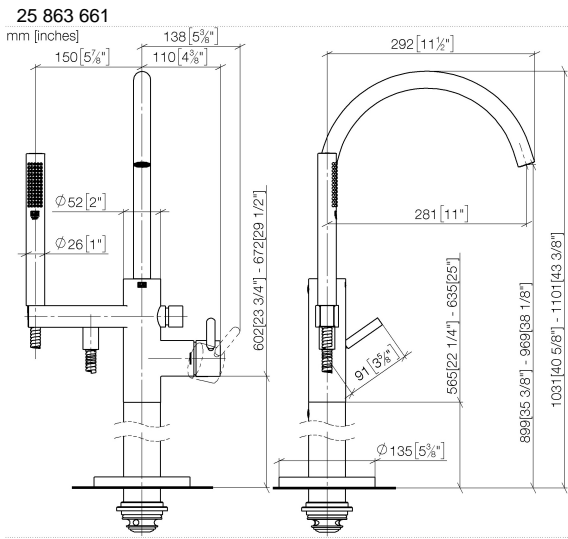

Single-lever bath mixer with stand pipe for free-standing assembly with hand shower set - Brushed Light Gold

TARA

Flow rate chart