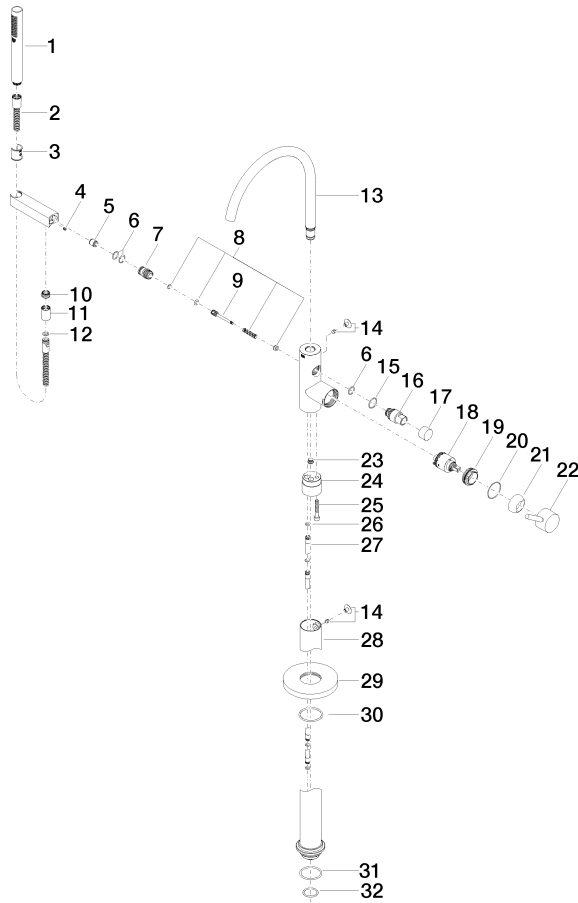

Single-lever bath mixer with stand pipe for free-standing assembly with hand shower set - Brushed Light Gold

TARA

25 863 661

Single-lever bath mixer with stand pipe for free-standing assembly with hand shower set - Brushed Light Gold

TARA

25 863 661

Spare parts list

No.	Item Number	Name	Quantity used	Delivery time
1	90 12 11 140 30-27	shower	1	30
2	90 30 02 072 00-27	Metal shower hose 1/2" x 3/8" x 1250 mm - Brushed Light Gold	1	30
3	09 18 40 118 90	sleeve	1	2
4	09 31 11 058 90	pin	1	2
5	90 23 01 141 00 90	back-flow preventer	1	2
6	90 14 10 010 00 90	seal	3	2
7	09 24 03 153 20-27	nipple	1	-
Spare part can no longer be ordered, please order the replacement item				
8	90 16 02 023 00 90	spring	1	2
9	09 31 09 102 20-27	pull-rod	1	-
Spare part can no longer be ordered, please order the replacement item				
10	09 24 03 069 90	nipple	1	2
11	90 21 02 069 00-27	cover	1	30
12	90 14 20 026 00 90	seal	1	2
13	90 28 22 327 01-27	spout	1	30
14	04 31 20 036 00 90	plug	2	2
15	09 14 10 112 90	seal	1	2
16	09 21 34 081 20-27	nipple	1	60
17	09 20 88 002-27	handle	1	60
18	90 15 05 039 00 90	cartridge	1	2
19	09 24 04 298 90	nut	1	2
20	09 14 10 037 90	seal	1	2
21	09 28 30 036-27	cover	1	60
22	90 20 66 005 00-27	handle	1	30
23	04 31 20 039 11 90	plug	1	2
24	09 24 03 152 20-27	adaptor	1	-
Spare part can no longer be ordered, please order the replacement item				
25	09 30 30 111 90	screw	1	2
26	09 14 10 139 90	seal	2	2
27	04 28 22 025 00 90	connection	2	2
28	04 28 22 030 00-27	pipe	1	60
29	09 27 88 007-27	rosette	1	60
30	90 14 10 129 00 90	seal	1	2
31	09 14 10 084 90	seal	1	2
32	09 14 10 018 90	seal	1	2