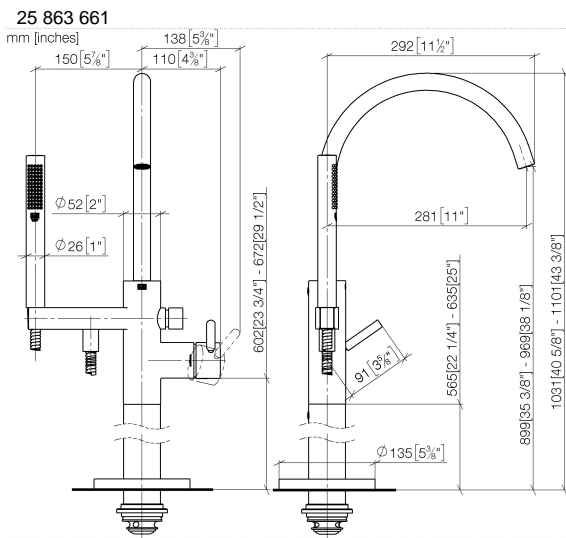

Single-lever bath mixer with stand pipe for free-standing assembly with hand shower set - Brushed Durabrass (23kt Gold)

TARA

25 863 661

Fits: TARA, META

- spout: circular, air-enriched flow
- max. flow 19.5 l/min at 3 bar flow pressure
- Hand shower: COMPACT RAIN, max. flow rate 6.8 l/min (at 3 bar)
- bar-type hand shower with anti-scale system
- pivotable spout 360°
- 281mm projection
- wall bracket
- automatic bath/shower diverter
- total height 1031 - 1101 mm
- stand pipe height 565 - 635 mm
- height up to aerator 899 – 969 mm
- slide-on rosettes Ø 135 mm
- metal shower hose 1250mm with integrated anti-twist protection
- WRAS 2001027

Required miscellaneous

- Concealed floor mounting -**
- max. recess depth 150 mm
  - min. recess depth 80 mm

35 945 970 90

Single-lever bath mixer with stand pipe for free-standing assembly with hand shower set - Brushed Durabron (23kt Gold)

TARA

Flow rate chart

Certificates

Belgaqua\_19\_77\_27. WRAS\_2001027. LGA\_29727.

Single-lever bath mixer with stand pipe for free-standing assembly with hand shower set - Brushed Durabross (23kt Gold)

TARA