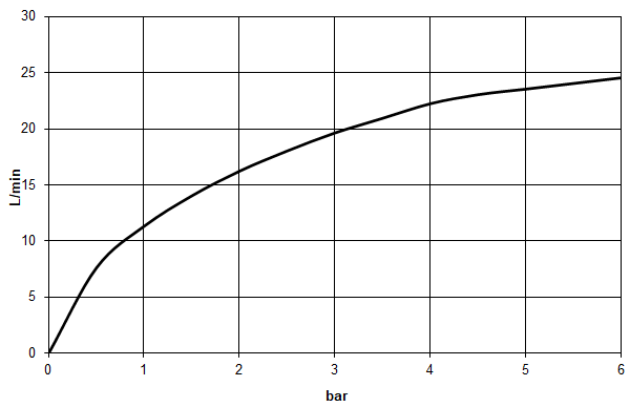

Single-lever bath mixer with stand pipe for free-standing assembly with hand shower set - Brushed Bronze

TARA

25 863 661

Fits: TARA, META

- spout: circular, air-enriched flow
- max. flow 19.5 l/min at 3 bar flow pressure
- Hand shower: COMPACT RAIN, max. flow rate 6.8 l/min (at 3 bar)
- bar-type hand shower with anti-scale system
- pivotable spout 360°
- 281mm projection
- wall bracket
- automatic bath/shower diverter
- total height 1031 - 1101 mm
- stand pipe height 565 - 635 mm
- height up to aerator 899 – 969 mm
- slide-on rosettes Ø 135 mm
- metal shower hose 1250mm with integrated anti-twist protection
- WRAS 2001027

Single-lever bath mixer with stand pipe for free-standing assembly with hand shower set - Brushed Bronze

TARA

Flow rate chart

Single-lever bath mixer with stand pipe for free-standing assembly with hand shower set - Brushed Bronze