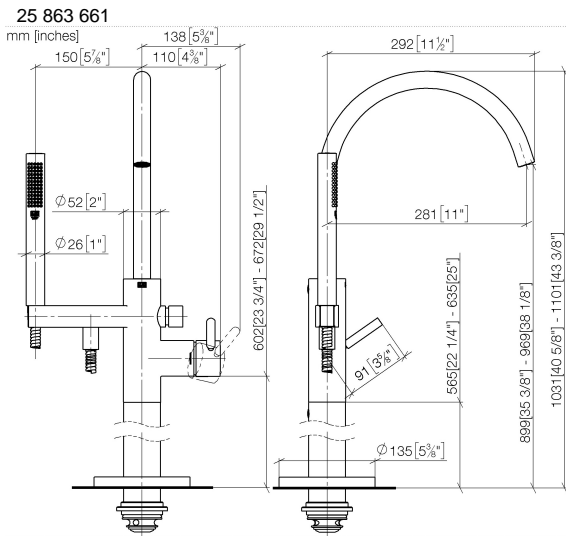

Single-lever bath mixer with stand pipe for free-standing assembly with hand shower set - Brushed Bronze

TARA

25 863 661

Fits: TARA, META

- spout: circular, air-enriched flow
- max. flow 19.5 l/min at 3 bar flow pressure
- Hand shower: COMPACT RAIN, max. flow rate 6.8 l/min (at 3 bar)
- bar-type hand shower with anti-scale system
- pivotable spout 360°
- 281mm projection
- wall bracket
- automatic bath/shower diverter
- total height 1031 - 1101 mm
- stand pipe height 565 - 635 mm
- height up to aerator 899 – 969 mm
- slide-on rosettes Ø 135 mm
- metal shower hose 1250mm with integrated anti-twist protection
- WRAS 2001027

Single-lever bath mixer with stand pipe for free-standing assembly with hand shower set - Brushed Bronze

TARA

Flow rate chart

Single-lever bath mixer with stand pipe for free-standing assembly with hand shower set - Brushed Bronze

TARA

25 863 661

Parts for other finishes can be found here: [Chrome](#)

Single-lever bath mixer with stand pipe for free-standing assembly with hand shower set - Brushed Bronze

TARA

25 863 661

Spare parts list