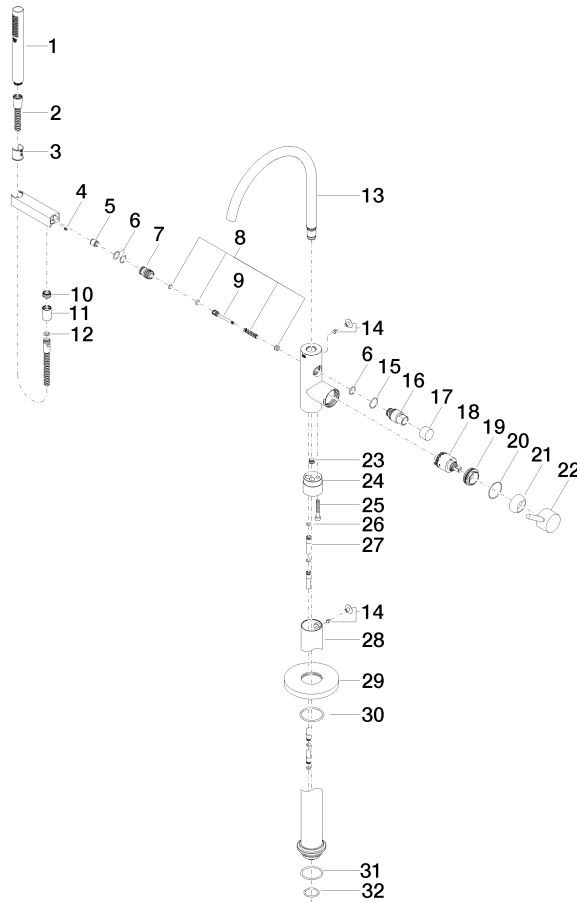

Single-lever bath mixer with stand pipe for free-standing assembly with hand shower set - Brushed Bronze

TARA

25 863 661

Parts for other finishes can be found here: [Chrome](#)

Single-lever bath mixer with stand pipe for free-standing assembly with hand shower set - Brushed Bronze

TARA

25 863 661

Spare parts list

No.	Item Number	Name	Quantity used	Delivery time
1	90 12 11 140 30-42	shower	1	30
2	90 30 02 072 00-42	hose	1	30
3	09 18 40 118 90	sleeve	1	2
4	09 31 11 058 90	pin	1	2
5	90 23 01 141 00 90	back-flow preventer	1	2
6	90 14 10 010 00 90	seal	3	2
7	09 24 03 153 20-42	nipple	1	-
Spare part can no longer be ordered, please order the replacement item				
8	90 16 02 023 00 90	spring	1	2
9	09 31 09 102 20-42	pull-rod	1	-
Spare part can no longer be ordered, please order the replacement item				
10	09 24 03 069 90	nipple	1	2
11	90 21 02 069 00-42	cover	1	30
12	90 14 20 026 00 90	seal	1	2
13	90 28 22 327 01-42	spout	1	30
14	04 31 20 036 00 90	plug	2	2
15	09 14 10 112 90	seal	1	2
16	09 21 34 081 20-42	nipple	1	60
17	09 20 88 002-42	handle	1	60
18	90 15 05 039 00 90	cartridge	1	2
19	09 24 04 298 90	nut	1	2
20	09 14 10 037 90	seal	1	2
21	09 28 30 036-42	cover	1	60
22	90 20 66 005 00-42	handle	1	30
23	04 31 20 039 11 90	plug	1	2
24	09 24 03 152 20-42	adaptor	1	-
Spare part can no longer be ordered, please order the replacement item				
25	09 30 30 111 90	screw	1	2
26	09 14 10 139 90	seal	2	2
27	04 28 22 025 00 90	connection	2	2
28	04 28 22 030 00-42	pipe	1	60
29	09 27 88 007-42	rosette	1	60
30	90 14 10 129 00 90	seal	1	2
31	09 14 10 084 90	seal	1	2
32	09 14 10 018 90	seal	1	2