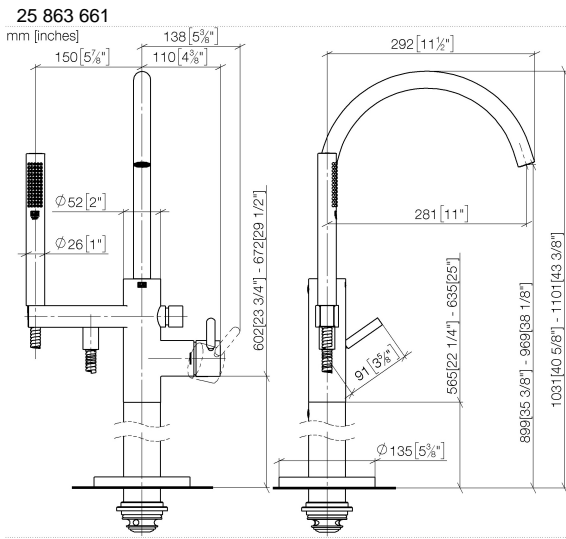

Single-lever bath mixer with stand pipe for free-standing assembly with hand shower set - Brushed Champagne (22kt Gold)

TARA

Flow rate chart