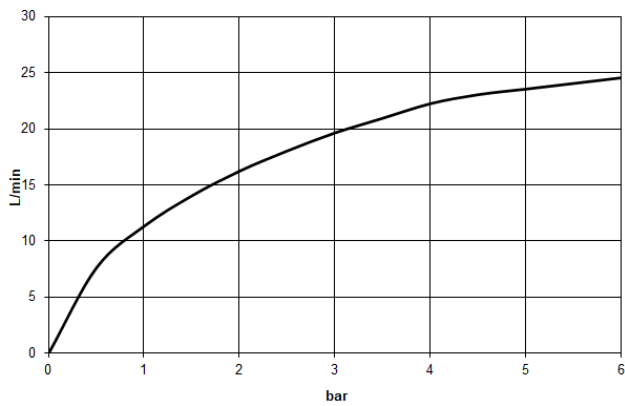

Single-lever bath mixer with stand pipe for free-standing assembly with hand shower set - Brushed Champagne (22kt Gold)

TARA

25 863 661

Fits: TARA, META

- spout: circular, air-enriched flow
- max. flow 19.5 l/min at 3 bar flow pressure
- Hand shower: COMPACT RAIN, max. flow rate 6.8 l/min (at 3 bar)
- bar-type hand shower with anti-scale system
- pivotable spout 360°
- 281mm projection
- wall bracket
- automatic bath/shower diverter
- total height 1031 - 1101 mm
- stand pipe height 565 - 635 mm
- height up to aerator 899 – 969 mm
- slide-on rosettes Ø 135 mm
- metal shower hose 1250mm with integrated anti-twist protection
- WRAS 2001027

Single-lever bath mixer with stand pipe for free-standing assembly with hand shower set - Brushed Champagne (22kt Gold)

TARA

Flow rate chart

Single-lever bath mixer with stand pipe for free-standing assembly with hand shower set - Brushed Champagne (22kt Gold)