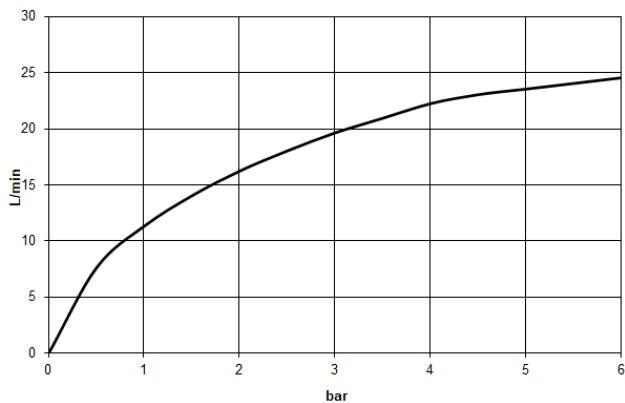

Flow rate chart

Certificates

Belgaqua_19_77_27. WRAS_2001027. IAPMO_4976 (2). LGA_29727.