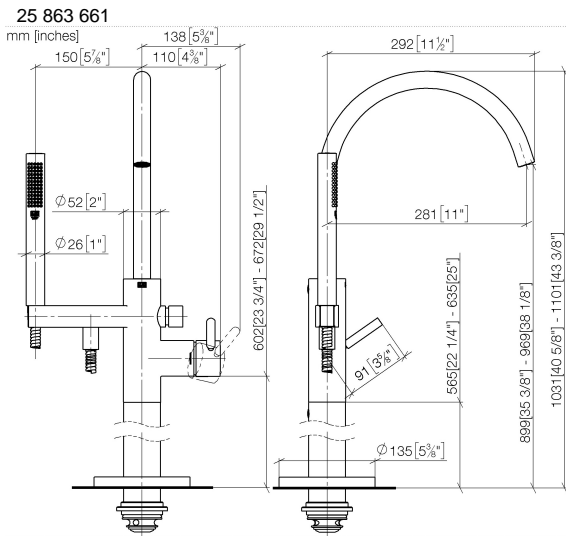

Single-lever bath mixer with stand pipe for free-standing assembly with hand shower set - Brushed Dark Platinum

TARA

25 863 661

Fits: TARA, META

- spout: circular, air-enriched flow
- max. flow 19.5 l/min at 3 bar flow pressure
- Hand shower: COMPACT RAIN, max. flow rate 6.8 l/min (at 3 bar)
- bar-type hand shower with anti-scale system
- pivotable spout 360°
- 281mm projection
- wall bracket
- automatic bath/shower diverter
- total height 1031 - 1101 mm
- stand pipe height 565 - 635 mm
- height up to aerator 899 – 969 mm
- slide-on rosettes Ø 135 mm
- metal shower hose 1250mm with integrated anti-twist protection
- WRAS 2001027

Required miscellaneous

**Concealed floor mounting -**

35 945 970 90

- max. recess depth 150 mm
- min. recess depth 80 mm

Single-lever bath mixer with stand pipe for free-standing assembly with hand shower set - Brushed Dark Platinum

TARA

Flow rate chart

Certificates

Belgaqua\_19\_77\_27. WRAS\_2001027. IAPMO\_4976 (2). LGA\_29727.

Single-lever bath mixer with stand pipe for free-standing assembly with hand shower set - Brushed Dark Platinum