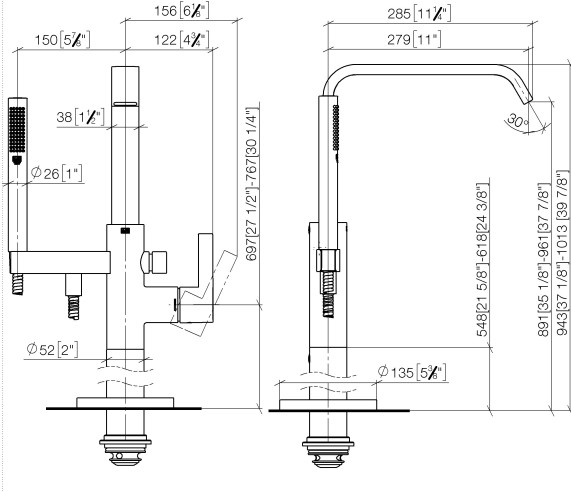

IMO Single-lever bath mixer with stand pipe for free-standing assembly with hand shower set - Brushed Platinum

IMO

25 863 671

- 279mm projection
- spout: cascade
- Hand shower: COMPACT RAIN, max. flow rate 6.8 l/min (at 3 bar)
- bar-type hand shower with anti-scale system
- wall bracket
- automatic bath/shower diverter
- total height 943 - 1013 mm
- stand pipe height 548 - 618 mm
- height up to aerator 891 – 961 mm
- metal shower hose 1250mm with integrated anti-twist protection
- max. flow for complete hand shower set 6.8 l/min
- slide-on rosettes Ø 135 mm

Required miscellaneous

- Concealed floor mounting -** 35 945 970 90
- min. recess depth 80 mm
 - max. recess depth 150 mm

IMO Single-lever bath mixer with stand pipe for free-standing assembly with hand shower set - Brushed Platinum

IMO

25 863 671

mm [inches]

Flow rate chart