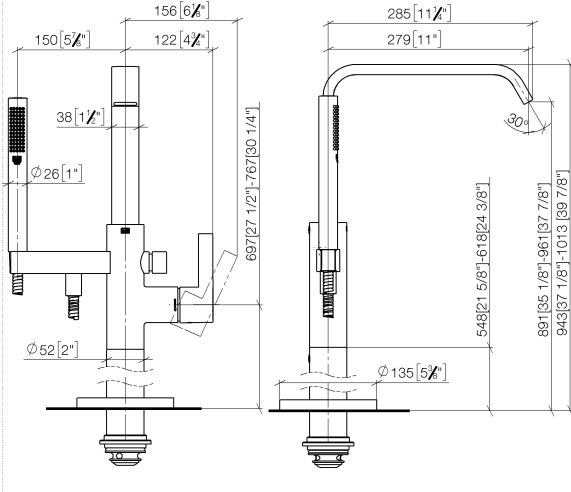

IMO Single-lever bath mixer with stand pipe for free-standing assembly with hand shower set - Matte Black

IMO

25 863 671

- 279mm projection
- spout: cascade
- Hand shower: COMPACT RAIN, max. flow rate 6.8 l/min (at 3 bar)
- bar-type hand shower with anti-scale system
- wall bracket
- automatic bath/shower diverter
- total height 943 - 1013 mm
- stand pipe height 548 - 618 mm
- height up to aerator 891 – 961 mm
- metal shower hose 1250mm with integrated anti-twist protection
- max. flow for complete hand shower set 6.8 l/min
- slide-on rosettes Ø 135 mm

Required miscellaneous

- Concealed floor mounting -** 35 945 970 90
- min. recess depth 80 mm
 - max. recess depth 150 mm

25 863 671

mm [inches]

Flow rate chart