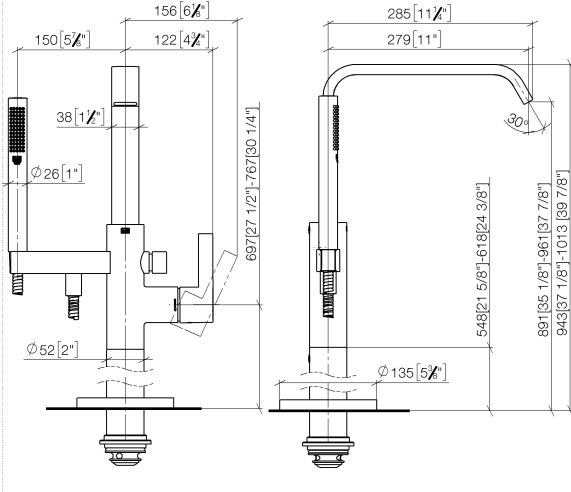

IMO Single-lever bath mixer with stand pipe for free-standing assembly with hand shower set - Brushed Dark Platinum

IMO

25 863 671

- 279mm projection
- spout: cascade
- Hand shower: COMPACT RAIN, max. flow rate 6.8 l/min (at 3 bar)
- bar-type hand shower with anti-scale system
- wall bracket
- automatic bath/shower diverter
- total height 943 - 1013 mm
- stand pipe height 548 - 618 mm
- height up to aerator 891 – 961 mm
- metal shower hose 1250mm with integrated anti-twist protection
- max. flow for complete hand shower set 6.8 l/min
- slide-on rosettes Ø 135 mm

Required miscellaneous

- Concealed floor mounting - 35 945 970 90**
- min. recess depth 80 mm
 - max. recess depth 150 mm

IMO Single-lever bath mixer with stand pipe for free-standing assembly with hand shower set - Brushed Dark Platinum

IMO

25 863 671

mm [inches]

Flow rate chart