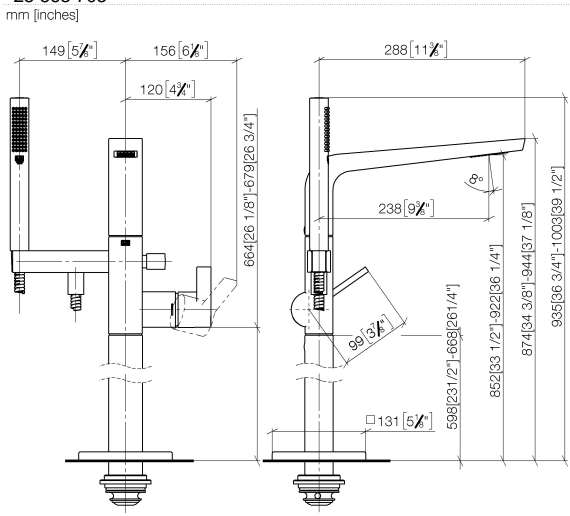

CL.1 Single-lever bath mixer with stand pipe for free-standing assembly with hand shower set - Brushed Platinum

CL.1

25 863 705

- 238mm projection
- rectangular spray pattern with 55 individual jets
- max. spout flow rate 24.6 l/min
- Hand shower: COMPACT RAIN, max. flow rate 6.8 l/min (at 3 bar)
- bar-type hand shower with anti-scale system
- wall bracket
- automatic bath/shower diverter
- total height 935 - 1005 mm
- stand pipe height 598 - 668 mm
- height up to aerator 852 – 922 mm
- push-on rosette 131 x 131 mm
- metal shower hose 1250mm with integrated anti-twist protection

- Concealed floor mounting -** 35 945 970 90
- max. recess depth 150 mm
 - min. recess depth 80 mm

CL.1 Single-lever bath mixer with stand pipe for free-standing assembly with hand shower set - Brushed Platinum

CL.1

25 863 705

mm [inches]

Flow rate chart

Certificates

Belgaqua_19_77_27. IAPMO_4976 (2). LGA_29727.

Belgaqua_24-003-27_1.

CL.1 Single-lever bath mixer with stand pipe for free-standing assembly with hand shower set - Brushed Platinum