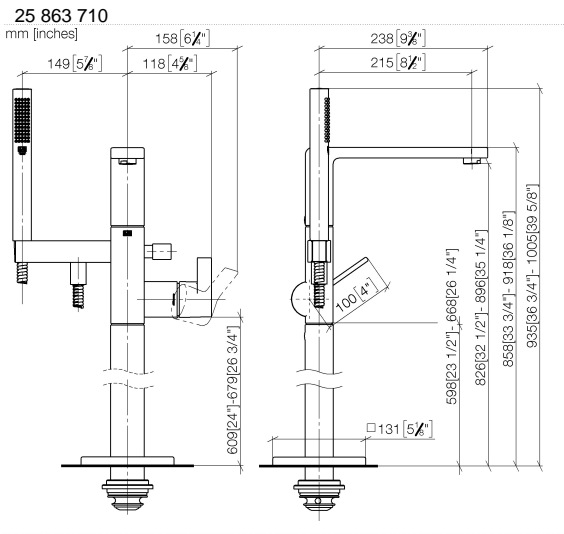

**LULU Single-lever bath mixer with stand pipe for free-standing assembly with hand shower set - Brushed Platinum**

LULU

25 863 710

- spout: circular, air-enriched flow
- max. flow 26.4 l/min at 3 bar flow pressure
- Hand shower: COMPACT RAIN, max. flow rate 6.8 l/min (at 3 bar)
- bar-type hand shower with anti-scale system
- wall bracket
- automatic bath/shower diverter
- 215mm projection
- total height 932 - 1002 mm
- stand pipe height 598 - 668 mm
- height up to aerator 825 – 895 mm
- push-on rosette 131 x 131 mm
- metal shower hose 1250mm with integrated anti-twist protection
- WRAS 2003006

35 945 970 90

- max. recess depth 150 mm
- min. recess depth 80 mm

Flow rate chart

Certificates

Belgaqua\_19\_77\_27. IAPMO\_4976 (2). WRAS\_2003006. LGA\_29727. Belgaqua\_24-003-27\_1.

25 863 710