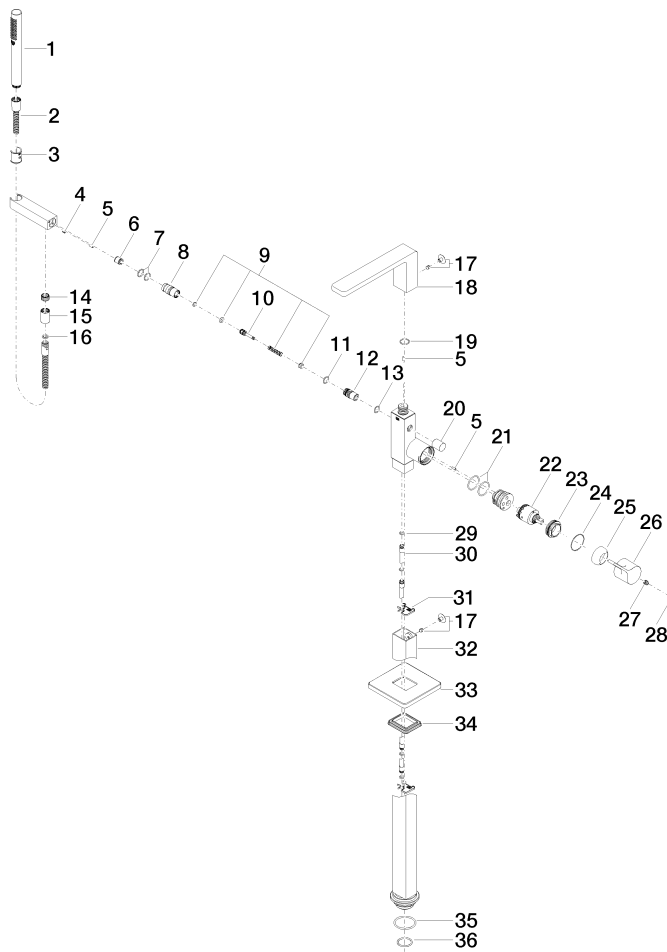

**LULU Single-lever bath mixer with stand pipe for free-standing assembly with hand shower set - Brushed Platinum**

LULU

25 863 710

- spout: circular, air-enriched flow
- max. flow 26.4 l/min at 3 bar flow pressure
- Hand shower: COMPACT RAIN, max. flow rate 6.8 l/min (at 3 bar)
- bar-type hand shower with anti-scale system
- wall bracket
- automatic bath/shower diverter
- 215mm projection
- total height 932 - 1002 mm
- stand pipe height 598 - 668 mm
- height up to aerator 825 – 895 mm
- push-on rosette 131 x 131 mm
- metal shower hose 1250mm with integrated anti-twist protection
- WRAS 2003006

35 945 970 90

- max. recess depth 150 mm
- min. recess depth 80 mm

Flow rate chart

Certificates

Belgaqua\_19\_77\_27. IAPMO\_4976 (2). WRAS\_2003006. LGA\_29727. Belgaqua\_24-003-27\_1.

25 863 710