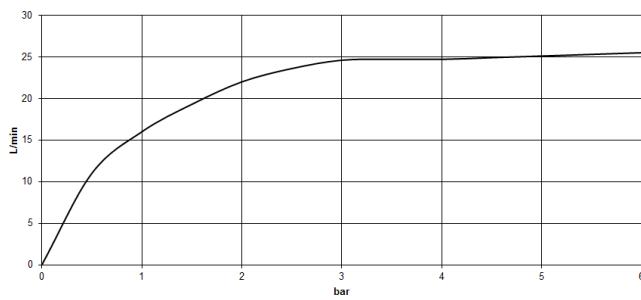

**Required miscellaneous**

**Concealed floor mounting -**

35 945 970 90

- max. recess depth 150 mm
- min. recess depth 80 mm

**VAIA Single-lever bath mixer with stand pipe for free-standing assembly with hand shower set - Brushed Platinum**

VAIA

**Flow rate chart**

**Certificates**

Belgaqua\_19\_77\_27. WRAS\_2001027. IAPMO\_4976 (2). LGA\_29727. Belgaqua\_24-003-27\_1.

VAIA Single-lever bath mixer with stand pipe for free-standing assembly with hand shower set - Brushed Platinum