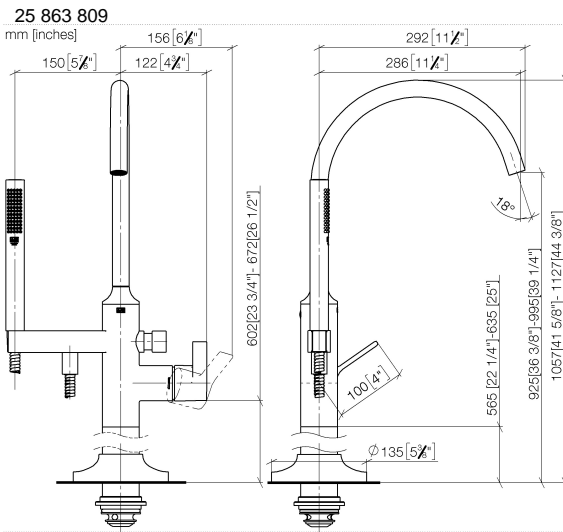

**VAIA Single-lever bath mixer with stand pipe for free-standing assembly with hand shower set - Brushed Platinum**

VAIA

25 863 809

- spout: circular, air-enriched flow
- max. flow 24.6 l/min at 3 bar flow pressure
- Hand shower: COMPACT RAIN, max. flow rate 6.8 l/min (at 3 bar)
- bar-type hand shower with anti-scale system
- 281mm projection
- pivotable spout 360°
- automatic bath/shower diverter
- total height 1057 - 1127 mm
- wall bracket
- stand pipe height 565 - 635 mm
- height up to aerator 925 – 995 mm
- slide-on rosettes Ø 135 mm
- metal shower hose 1250mm with integrated anti-twist protection
- WRAS 2001027

**Required miscellaneous**

**Concealed floor mounting -**

35 945 970 90

- max. recess depth 150 mm
- min. recess depth 80 mm

**VAIA Single-lever bath mixer with stand pipe for free-standing assembly with hand shower set - Brushed Platinum**

VAIA

**Flow rate chart**

**Certificates**

Belgaqua\_19\_77\_27. WRAS\_2001027. IAPMO\_4976 (2). LGA\_29727. Belgaqua\_24-003-27\_1.

VAIA Single-lever bath mixer with stand pipe for free-standing assembly with hand shower set - Brushed Platinum