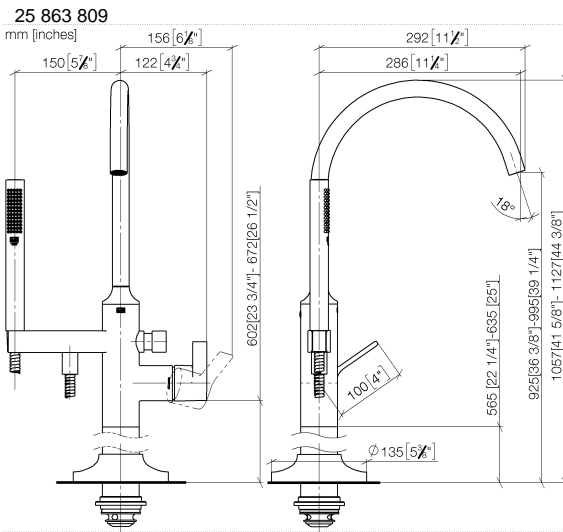

VAIA Single-lever bath mixer with stand pipe for free-standing assembly with hand shower set - Brushed Platinum

VAIA