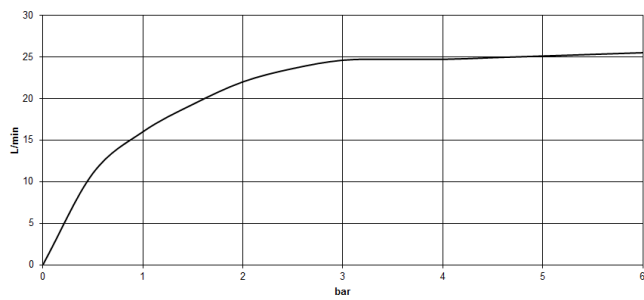

Required miscellaneous

- Concealed floor mounting -**
- max. recess depth 150 mm
 - min. recess depth 80 mm

35 945 970 90

VAIA Single-lever bath mixer with stand pipe for free-standing assembly with hand shower set - Brushed Platinum

VAIA

Flow rate chart

Certificates

Belgaqua_19_77_27. WRAS_2001027. IAPMO_4976 (2). LGA_29727. Belgaqua_24-003-27_1.

25 863 809

VAIA Single-lever bath mixer with stand pipe for free-standing assembly with hand shower set - Brushed Platinum