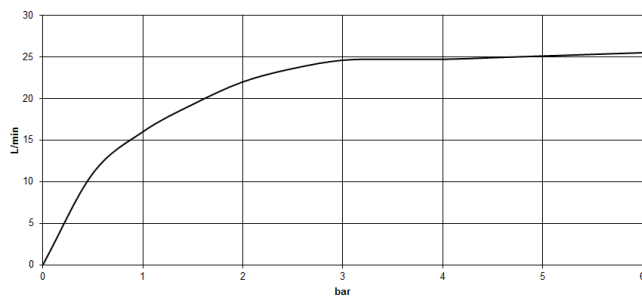

Required miscellaneous

Concealed floor mounting -

35 945 970 90

- max. recess depth 150 mm
- min. recess depth 80 mm

VAIA Single-lever bath mixer with stand pipe for free-standing assembly with hand shower set - Platinum

VAIA

Flow rate chart

Certificates

Belgaqua_19_77_27. WRAS_2001027. IAPMO_4976 (2). LGA_29727. Belgaqua_24-003-27_1.

VAIA Single-lever bath mixer with stand pipe for free-standing assembly with hand shower set - Platinum