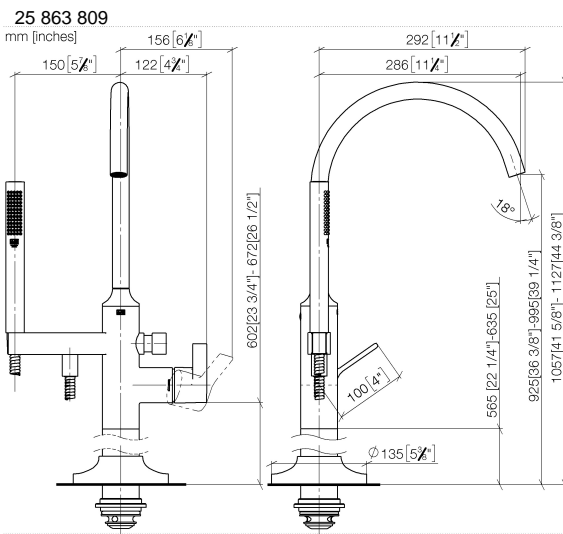

VAIA Single-lever bath mixer with stand pipe for free-standing assembly with hand shower set - Platinum

VAIA