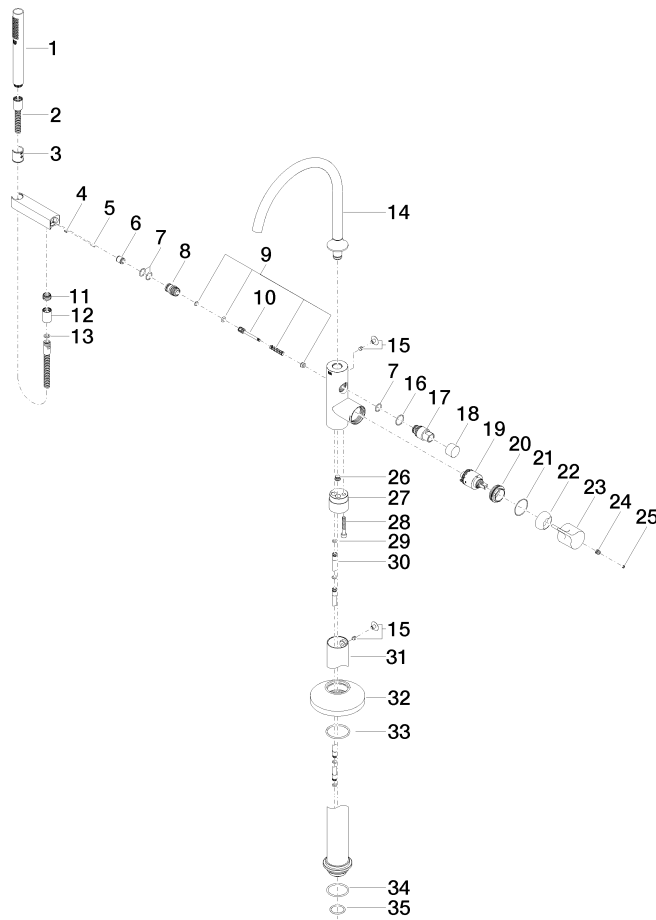

VAIA Single-lever bath mixer with stand pipe for free-standing assembly with hand shower set - Platinum

VAIA

25 863 809

VAIA Single-lever bath mixer with stand pipe for free-standing assembly with hand shower set - Platinum

VAIA

25 863 809

Spare parts list

No.	Item Number	Name	Quantity used	Delivery time
1	90 12 11 140 30-08	shower	1	40
2	90 30 02 072 00-08	Metal shower hose 1/2" x 3/8" x 1250 mm - Platinum	1	40
3	09 18 40 118 90	sleeve	1	2
4	09 31 11 058 90	pin	1	2
5	09 31 11 040 90	pin	1	2
6	90 23 01 141 00 90	back-flow preventer	1	2
7	90 14 10 010 00 90	seal	3	2
8	09 24 03 153 20-08	nipple	1	-
Spare part can no longer be ordered, please order the replacement item				
9	90 16 02 023 00 90	spring	1	2
10	09 31 09 102 20-08	pull-rod	1	-
Spare part can no longer be ordered, please order the replacement item				
11	09 24 03 069 90	nipple	1	2
12	90 21 02 069 00-08	cover	1	40
13	90 14 20 026 00 90	seal	1	2
14	90 28 22 327 00-08	spout	1	40
15	04 31 20 036 00 90	plug	2	2
16	09 14 10 112 90	seal	1	2
17	09 21 34 081 20-08	nipple	1	40
18	09 20 88 002-08	handle	1	40
19	90 15 05 039 00 90	cartridge	1	2
20	09 24 04 298 90	nut	1	2
21	09 14 10 037 90	seal	1	2
22	09 28 30 036-08	cover	1	40
23	09 20 80 022-08	handle	1	40
24	90 31 11 030 00 90	pin	1	2
25	90 31 20 087 00-08	plug	1	40
26	04 31 20 039 11 90	plug	1	2
27	09 24 03 152 20-08	adaptor	1	-
Spare part can no longer be ordered, please order the replacement item				
28	09 30 30 111 90	screw	1	2
29	09 14 10 139 90	seal	2	2
30	04 28 22 025 00 90	connection	2	2
31	04 28 22 030 00-08	pipe	1	40
32	09 27 80 022-08	rosette	1	40
33	90 14 10 129 00 90	seal	1	2
34	09 14 10 084 90	seal	1	2
35	09 14 10 018 90	seal	1	2