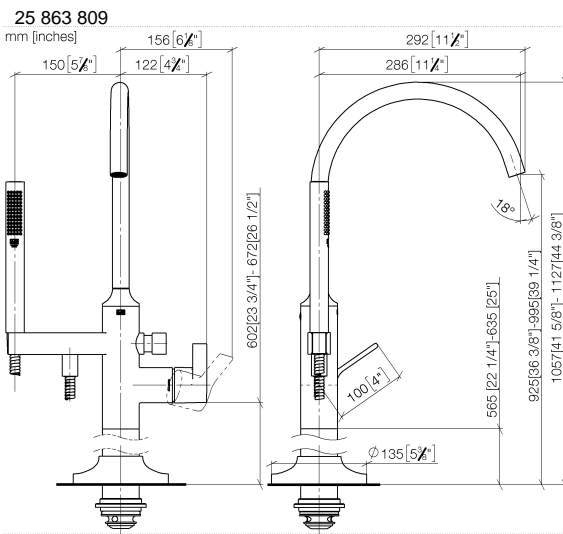

**VAIA Single-lever bath mixer with stand pipe for free-standing assembly with hand shower set - Dark Chrome**

VAIA

25 863 809

- spout: circular, air-enriched flow
- max. flow 24.6 l/min at 3 bar flow pressure
- Hand shower: COMPACT RAIN, max. flow rate 6.8 l/min (at 3 bar)
- bar-type hand shower with anti-scale system
- 281mm projection
- pivotable spout 360°
- automatic bath/shower diverter
- total height 1057 - 1127 mm
- wall bracket
- stand pipe height 565 - 635 mm
- height up to aerator 925 – 995 mm
- slide-on rosettes Ø 135 mm
- metal shower hose 1250mm with integrated anti-twist protection
- WRAS 2001027

**VAIA Single-lever bath mixer with stand pipe for free-standing assembly with hand shower set - Dark Chrome**

VAIA

**Flow rate chart**

**Certificates**

Belgaqua\_24-003-  
27\_1.

VAIA Single-lever bath mixer with stand pipe for free-standing assembly with hand shower set - Dark Chrome