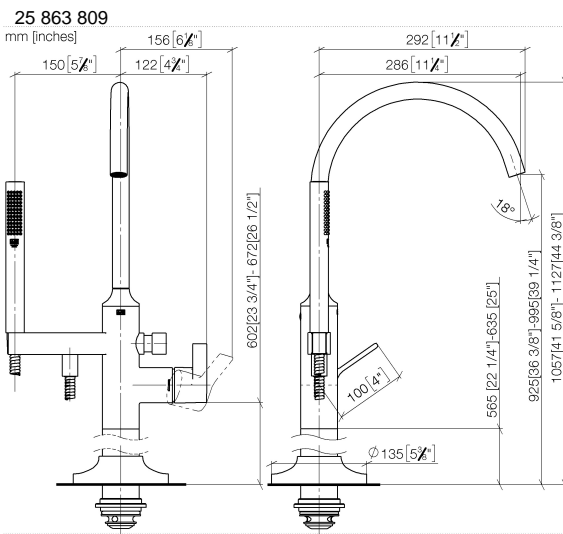

VAIA Single-lever bath mixer with stand pipe for free-standing assembly with hand shower set - Brushed Durabronz (23kt Gold)

VAIA