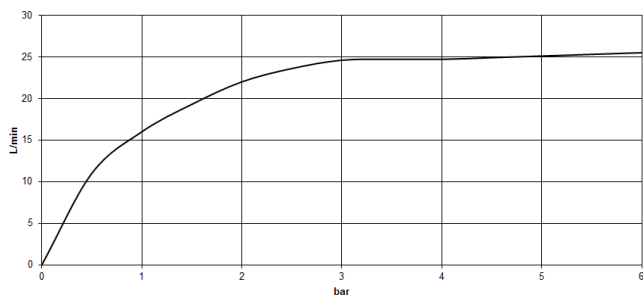

**Required miscellaneous**

**Concealed floor mounting -**

35 945 970 90

- max. recess depth 150 mm
- min. recess depth 80 mm

**VAIA Single-lever bath mixer with stand pipe for free-standing assembly with hand shower set - Brushed Durabronz (23kt Gold)**

VAIA

**Flow rate chart**

**Certificates**

Belgaqua\_19\_77\_27. WRAS\_2001027. LGA\_29727.

Belgaqua\_24-003-27\_1.

VAIA Single-lever bath mixer with stand pipe for free-standing assembly with hand shower set - Brushed Durabronz (23kt Gold)