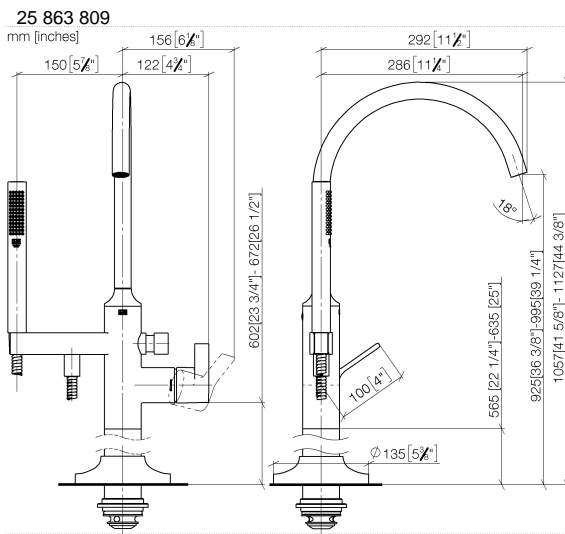

VAIA Single-lever bath mixer with stand pipe for free-standing assembly with hand shower set - Brushed Bronze

VAIA

25 863 809

- spout: circular, air-enriched flow
- max. flow 24.6 l/min at 3 bar flow pressure
- Hand shower: COMPACT RAIN, max. flow rate 6.8 l/min (at 3 bar)
- bar-type hand shower with anti-scale system
- 281mm projection
- pivotable spout 360°
- automatic bath/shower diverter
- total height 1057 - 1127 mm
- wall bracket
- stand pipe height 565 - 635 mm
- height up to aerator 925 – 995 mm
- slide-on rosettes Ø 135 mm
- metal shower hose 1250mm with integrated anti-twist protection
- WRAS 2001027

Required miscellaneous

- Concealed floor mounting -**
- min. recess depth 80 mm
 - max. recess depth 150 mm

35 945 970 90

VAIA Single-lever bath mixer with stand pipe for free-standing assembly with hand shower set - Brushed Bronze

VAIA

Flow rate chart

Certificates

Belgaqua_24-003-
27_1.

VAIA Single-lever bath mixer with stand pipe for free-standing assembly with hand shower set - Brushed Bronze

VAIA

25 863 809

VAIA Single-lever bath mixer with stand pipe for free-standing assembly with hand shower set - Brushed Bronze