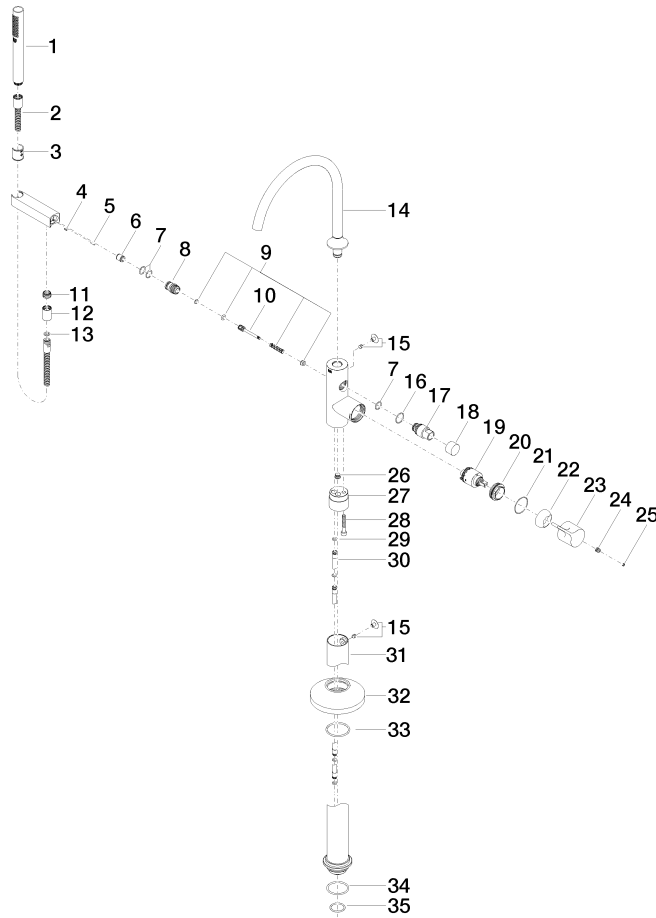

VAIA Single-lever bath mixer with stand pipe for free-standing assembly with hand shower set - Brushed Bronze

VAIA

25 863 809

VAIA Single-lever bath mixer with stand pipe for free-standing assembly with hand shower set - Brushed Bronze

VAIA

25 863 809

Spare parts list

No.	Item Number	Name	Quantity used	Delivery time
1	90 12 11 140 30-42	shower	1	30
2	90 30 02 072 00-42	hose	1	30
3	09 18 40 118 90	sleeve	1	2
4	09 31 11 058 90	pin	1	2
5	09 31 11 040 90	pin	1	2
6	90 23 01 141 00 90	back-flow preventer	1	2
7	90 14 10 010 00 90	seal	3	2
8	09 24 03 153 20-42	nipple	1	-
Spare part can no longer be ordered, please order the replacement item				
9	90 16 02 023 00 90	spring	1	2
10	09 31 09 102 20-42	pull-rod	1	-
Spare part can no longer be ordered, please order the replacement item				
11	09 24 03 069 90	nipple	1	2
12	90 21 02 069 00-42	cover	1	30
13	90 14 20 026 00 90	seal	1	2
14	90 28 22 327 00-42	spout	1	30
15	04 31 20 036 00 90	plug	2	2
16	09 14 10 112 90	seal	1	2
17	09 21 34 081 20-42	nipple	1	60
18	09 20 88 002-42	handle	1	60
19	90 15 05 039 00 90	cartridge	1	2
20	09 24 04 298 90	nut	1	2
21	09 14 10 037 90	seal	1	2
22	09 28 30 036-42	cover	1	60
23	09 20 80 022-42	handle	1	60
24	90 31 11 030 00 90	pin	1	2
25	90 31 20 087 00-42	plug	1	30
26	04 31 20 039 11 90	plug	1	2
27	09 24 03 152 20-42	adaptor	1	-
Spare part can no longer be ordered, please order the replacement item				
28	09 30 30 111 90	screw	1	2
29	09 14 10 139 90	seal	2	2
30	04 28 22 025 00 90	connection	2	2
31	04 28 22 030 00-42	pipe	1	60
32	09 27 80 022-42	rosette	1	60
33	90 14 10 129 00 90	seal	1	2
34	09 14 10 084 90	seal	1	2
35	09 14 10 018 90	seal	1	2