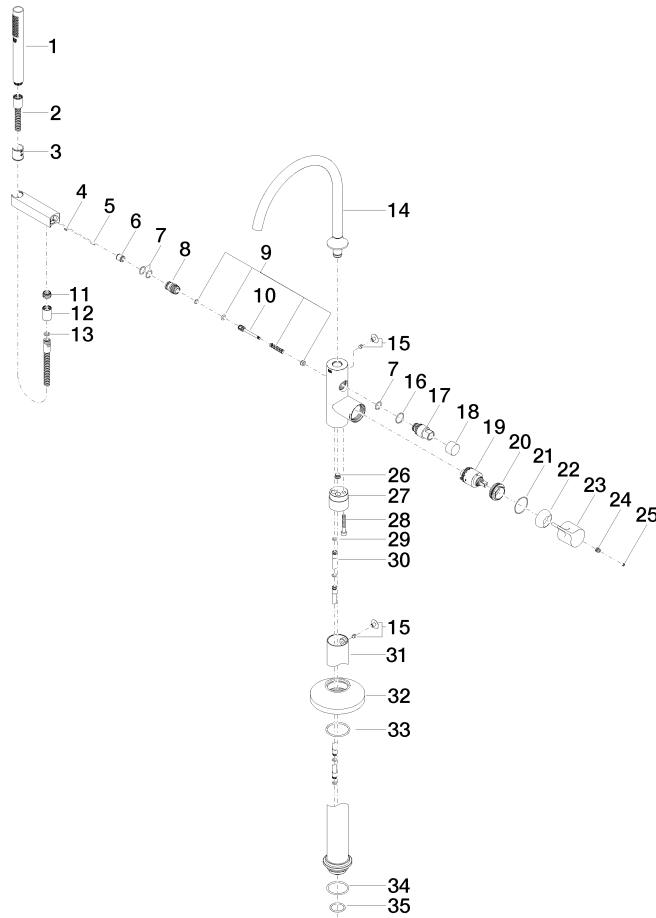

VAIA Single-lever bath mixer with stand pipe for free-standing assembly with hand shower set - Brushed Champagne (22kt Gold)

VAIA

25 863 809

VAIA Single-lever bath mixer with stand pipe for free-standing assembly with hand shower set - Brushed Champagne (22kt Gold)

VAIA

25 863 809

Spare parts list

No.	Item Number	Name	Quantity used	Delivery time
1	90 12 11 140 30-46	shower	1	30
2	90 30 02 072 00-46	Metal shower hose 1/2" x 3/8" x 1250 mm - Brushed Champagne (22kt Gold)	1	30
3	09 18 40 118 90	sleeve	1	2
4	09 31 11 058 90	pin	1	2
5	09 31 11 040 90	pin	1	2
6	90 23 01 141 00 90	back-flow preventer	1	2
7	90 14 10 010 00 90	seal	3	2
8	09 24 03 153 20-46	nipple	1	-
Spare part can no longer be ordered, please order the replacement item				
9	90 16 02 023 00 90	spring	1	2
10	09 31 09 102 20-46	pull-rod	1	-
Spare part can no longer be ordered, please order the replacement item				
11	09 24 03 069 90	nipple	1	2
12	90 21 02 069 00-46	cover	1	30
13	90 14 20 026 00 90	seal	1	2
14	90 28 22 327 00-46	spout	1	30
15	04 31 20 036 00 90	plug	2	2
16	09 14 10 112 90	seal	1	2
17	09 21 34 081 20-46	nipple	1	30
18	09 20 88 002-46	handle	1	30
19	90 15 05 039 00 90	cartridge	1	2
20	09 24 04 298 90	nut	1	2
21	09 14 10 037 90	seal	1	2
22	09 28 30 036-46	cover	1	30
23	09 20 80 022-46	handle	1	30
24	90 31 11 030 00 90	pin	1	2
25	90 31 20 087 00-46	plug	1	30
26	04 31 20 039 11 90	plug	1	2
27	09 24 03 152 20-46	adaptor	1	-
Spare part can no longer be ordered, please order the replacement item				
28	09 30 30 111 90	screw	1	2
29	09 14 10 139 90	seal	2	2
30	04 28 22 025 00 90	connection	2	2
31	04 28 22 030 00-46	pipe	1	30
32	09 27 80 022-46	rosette	1	30
33	90 14 10 129 00 90	seal	1	2
34	09 14 10 084 90	seal	1	2
35	09 14 10 018 90	seal	1	2