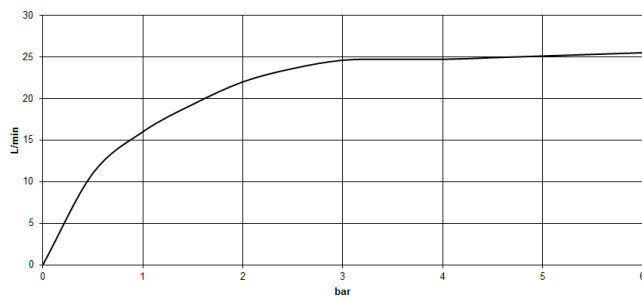

Required miscellaneous

- Concealed floor mounting -**
- max. recess depth 150 mm
 - min. recess depth 80 mm

35 945 970 90

VAIA Single-lever bath mixer with stand pipe for free-standing assembly with hand shower set - Champagne (22kt Gold)

VAIA

Flow rate chart

Certificates

Belgaqua_24-003-27_1.

25 863 809

VAIA Single-lever bath mixer with stand pipe for free-standing assembly with hand shower set - Champagne (22kt Gold)

VAIA

25 863 809