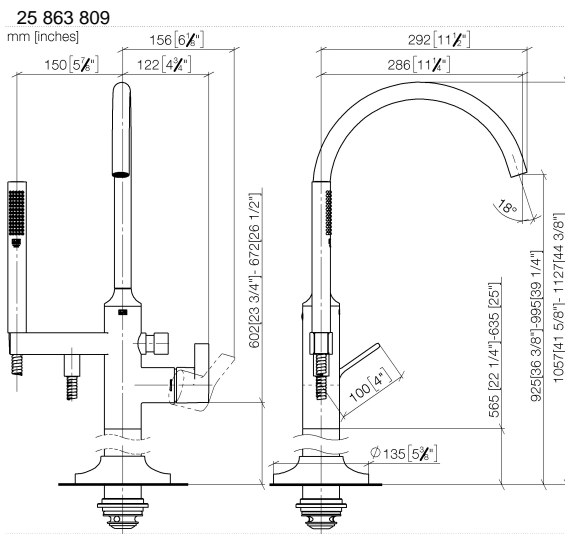

VAIA Single-lever bath mixer with stand pipe for free-standing assembly with hand shower set - Champagne (22kt Gold)

VAIA