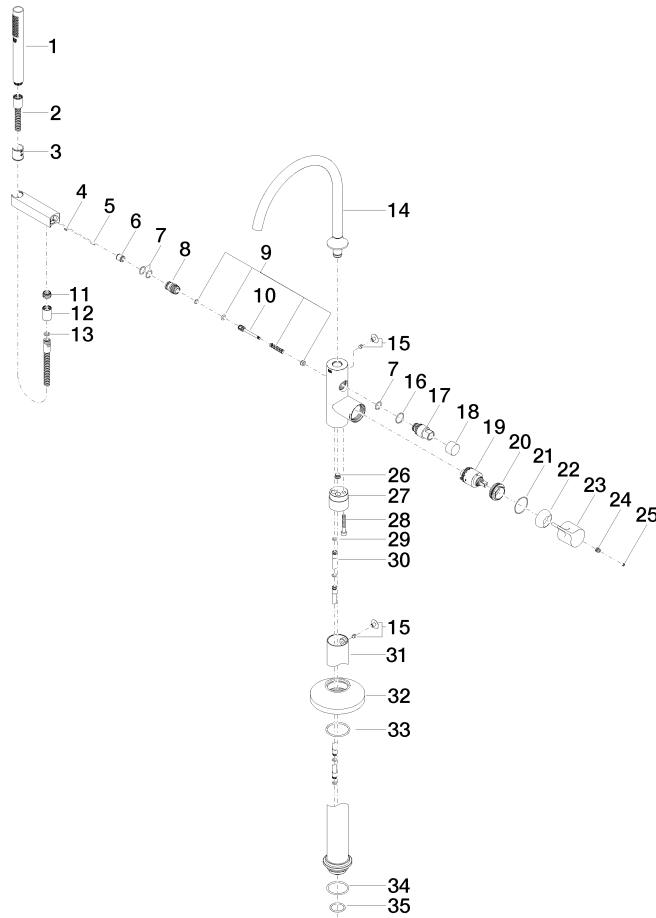

25 863 809

VAIA Single-lever bath mixer with stand pipe for free-standing assembly with hand shower set - Champagne (22kt Gold)

VAIA

25 863 809

Spare parts list

No.	Item Number	Name	Quantity used	Delivery time
1	90 12 11 140 30-47	shower	1	30
2	90 30 02 072 00-47	Metal shower hose 1/2" x 3/8" x 1250 mm - Champagne (22kt Gold)	1	30
3	09 18 40 118 90	sleeve	1	2
4	09 31 11 058 90	pin	1	2
5	09 31 11 040 90	pin	1	2
6	90 23 01 141 00 90	back-flow preventer	1	2
7	90 14 10 010 00 90	seal	3	2
8	09 24 03 153 20-47	nipple	1	-
Spare part can no longer be ordered, please order the replacement item				
9	90 16 02 023 00 90	spring	1	2
10	09 31 09 102 20-47	pull-rod	1	-
Spare part can no longer be ordered, please order the replacement item				
11	09 24 03 069 90	nipple	1	2
12	90 21 02 069 00-47	cover	1	30
13	90 14 20 026 00 90	seal	1	2
14	90 28 22 327 00-47	spout	1	30
15	04 31 20 036 00 90	plug	2	2
16	09 14 10 112 90	seal	1	2
17	09 21 34 081 20-47	nipple	1	30
18	09 20 88 002-47	handle	1	30
19	90 15 05 039 00 90	cartridge	1	2
20	09 24 04 298 90	nut	1	2
21	09 14 10 037 90	seal	1	2
22	09 28 30 036-47	cover	1	30
23	09 20 80 022-47	handle	1	30
24	90 31 11 030 00 90	pin	1	2
25	90 31 20 087 00-47	plug	1	30
26	04 31 20 039 11 90	plug	1	2
27	09 24 03 152 20-47	adaptor	1	-
Spare part can no longer be ordered, please order the replacement item				
28	09 30 30 111 90	screw	1	2
29	09 14 10 139 90	seal	2	2
30	04 28 22 025 00 90	connection	2	2
31	04 28 22 030 00-47	pipe	1	30
32	09 27 80 022-47	rosette	1	30
33	90 14 10 129 00 90	seal	1	2
34	09 14 10 084 90	seal	1	2
35	09 14 10 018 90	seal	1	2