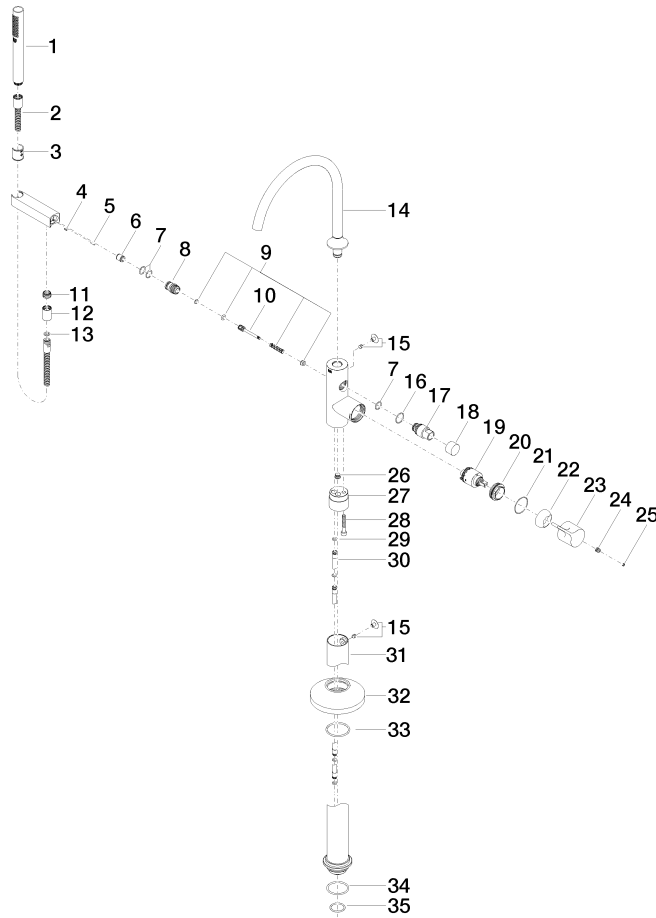

25 863 809

VAIA Single-lever bath mixer with stand pipe for free-standing assembly with hand shower set - Brushed Dark Platinum

VAIA

25 863 809

Spare parts list

No.	Item Number	Name	Quantity used	Delivery time
1	90 12 11 140 30-99	shower	1	30
2	90 30 02 072 00-99	Metal shower hose 1/2" x 3/8" x 1250 mm - Brushed Dark Platinum	1	30
3	09 18 40 118 90	sleeve	1	2
4	09 31 11 058 90	pin	1	2
5	09 31 11 040 90	pin	1	2
6	90 23 01 141 00 90	back-flow preventer	1	2
7	90 14 10 010 00 90	seal	3	2
8	09 24 03 153 20-99	nipple	1	-
Spare part can no longer be ordered, please order the replacement item				
9	90 16 02 023 00 90	spring	1	2
10	09 31 09 102 20-99	pull-rod	1	-
Spare part can no longer be ordered, please order the replacement item				
11	09 24 03 069 90	nipple	1	2
12	90 21 02 069 00-99	cover	1	30
13	90 14 20 026 00 90	seal	1	2
14	90 28 22 327 00-99	spout	1	30
15	04 31 20 036 00 90	plug	2	2
16	09 14 10 112 90	seal	1	2
17	09 21 34 081 20-99	nipple	1	30
18	09 20 88 002-99	handle	1	30
19	90 15 05 039 00 90	cartridge	1	2
20	09 24 04 298 90	nut	1	2
21	09 14 10 037 90	seal	1	2
22	09 28 30 036-99	cover	1	30
23	09 20 80 022-99	handle	1	30
24	90 31 11 030 00 90	pin	1	2
25	90 31 20 087 00-99	plug	1	30
26	04 31 20 039 11 90	plug	1	2
27	09 24 03 152 20-99	adaptor	1	-
Spare part can no longer be ordered, please order the replacement item				
28	09 30 30 111 90	screw	1	2
29	09 14 10 139 90	seal	2	2
30	04 28 22 025 00 90	connection	2	2
31	04 28 22 030 00-99	pipe	1	30
32	09 27 80 022-99	rosette	1	30
33	90 14 10 129 00 90	seal	1	2
34	09 14 10 084 90	seal	1	2
35	09 14 10 018 90	seal	1	2