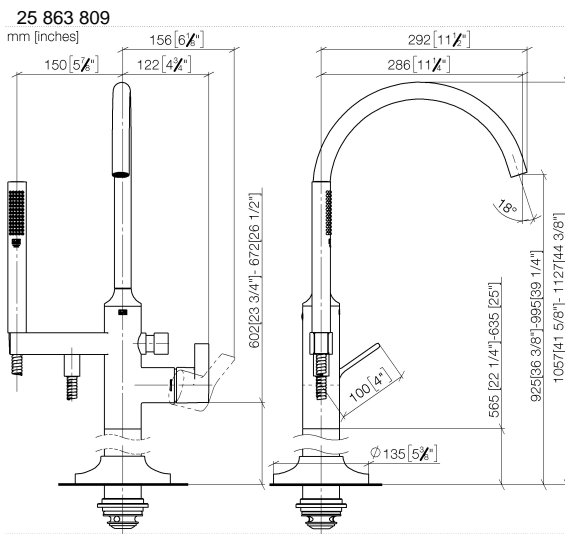

**VAIA Single-lever bath mixer with stand pipe for free-standing assembly with hand shower set - Brushed Dark Platinum**

VAIA

25 863 809

- spout: circular, air-enriched flow
- max. flow 24.6 l/min at 3 bar flow pressure
- Hand shower: COMPACT RAIN, max. flow rate 6.8 l/min (at 3 bar)
- bar-type hand shower with anti-scale system
- 281mm projection
- pivotable spout 360°
- automatic bath/shower diverter
- total height 1057 - 1127 mm
- wall bracket
- stand pipe height 565 - 635 mm
- height up to aerator 925 – 995 mm
- slide-on rosettes Ø 135 mm
- metal shower hose 1250mm with integrated anti-twist protection
- WRAS 2001027

**Required miscellaneous**

- Concealed floor mounting -**
- max. recess depth 150 mm
  - min. recess depth 80 mm

35 945 970 90

Flow rate chart

Certificates

Belgaqua\_19\_77\_27. WRAS\_2001027. IAPMO\_4976 (2). LGA\_29727. Belgaqua\_24-003-27\_1.