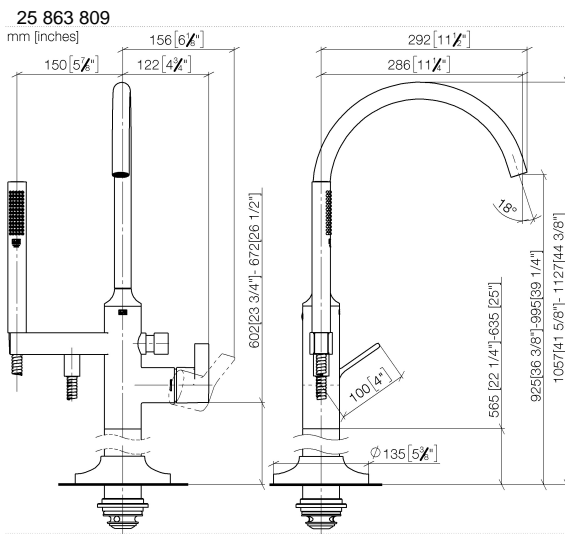

VAIA Single-lever bath mixer with stand pipe for free-standing assembly with hand shower set - Brushed Dark Platinum

VAIA

25 863 809

- spout: circular, air-enriched flow
- max. flow 24.6 l/min at 3 bar flow pressure
- Hand shower: COMPACT RAIN, max. flow rate 6.8 l/min (at 3 bar)
- bar-type hand shower with anti-scale system
- 281mm projection
- pivotable spout 360°
- automatic bath/shower diverter
- total height 1057 - 1127 mm
- wall bracket
- stand pipe height 565 - 635 mm
- height up to aerator 925 – 995 mm
- slide-on rosettes Ø 135 mm
- metal shower hose 1250mm with integrated anti-twist protection
- WRAS 2001027

Required miscellaneous

Concealed floor mounting -

35 945 970 90

- max. recess depth 150 mm
- min. recess depth 80 mm

Flow rate chart

Certificates

Belgaqua_19_77_27. WRAS_2001027. IAPMO_4976 (2). LGA_29727. Belgaqua_24-003-27_1.