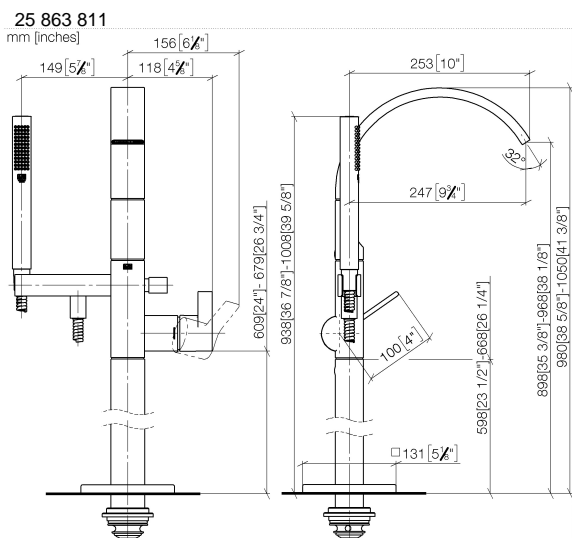

Flow rate chart

Certificates

LGA_38119.

WRAS_2201043.

Belgaqua_21-376-27_1.