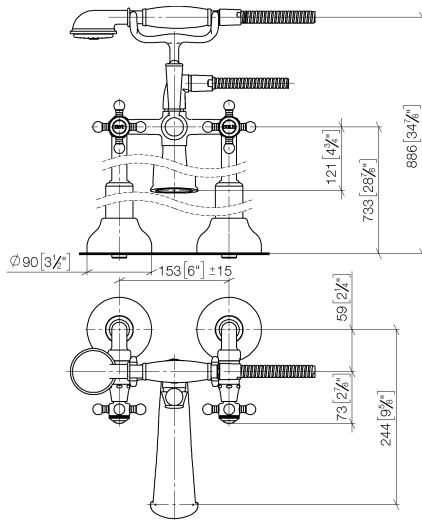

# MADISON Two-hole bath mixer for free-standing assembly with hand shower set - Chrome

MADISON

25 943 360

- 245mm projection
- spout: rectangular normal flow
- Hand shower: COMPACT RAIN, max. flow rate 6.8 l/min (at 3 bar)
- hand shower with anti-scale system
- rotary diverter for bath/shower
- wall bracket
- total height 901 mm
- stand pipes height 730 mm
- height up to aerator 610 mm
- slide-on rosettes Ø 90 mm
- gauge 153 mm
- metal shower hose 1250mm with integrated anti-twist protection
- max. flow 51 l/min at 3 bar flow pressure
- WRAS

### Concealed floor mounting -

35 944 970 90

- max. recess depth 160 mm
- min. recess depth 80 mm

25 943 360  
mm [inches]

**Flow rate chart**

**Codes & Standards**

ASME A112.18.1

cUPC

## Spare parts list

No.	Item Number	Name	Quantity used	Delivery time
12	09 18 20 011-00	base	1.00	10
6	09 26 01 011 90	accessories	1.00	2
9	09 30 30 062-00	screw	1.00	10
26	09 26 01 010 90	accessories	1.00	2
24	09 20 36 004-00	handle	8.00	10
2	28 104 970-00	Metal shower hose 1/2" x 1/2" x 1250 mm - Chrome	1.00	2
21	09 21 02 055-00	cover	2.00	10
15	04 29 05 014 00 90	nipple	2.00	2
16	12 943 360-00	connection	1.00	10
19	13 592 380-00	spout	1.00	60
4	04 17 20 010 00-00	holder	1.00	10
27	09 20 36 005-00	handle	2.00	10
11	09 28 22 013 90	pipe	1.00	2
28	04 30 30 029 00 90	fixing set	2.00	2
5	04 20 36 002 07-00	handle ( hot )	1.00	10
13	09 30 30 064-00	screw	1.00	10
1	28 002 970-00	MADISON Metal hand shower with porcelain insert (white) - Chrome	1.00	10
23	09 20 36 002-00	handle	2.00	10
8	09 23 10 007 90	nut	1.00	2
25	09 20 83 006 90	handle	2.00	2
22	04 20 36 002 06-00	handle ( cold )	1.00	10
14	09 23 30 010-00	nut	2.00	10
10	11 170 370-00	MADISON Lever insert - Chrome	1.00	10
20	90 90 03 131 00 90	top	2.00	2
7	90 15 01 001 00 90	diverter	1.00	2
3	90 14 20 002 00 90	seal	1.00	2
17	90 21 10 010 00 90	insert	1.00	2
18	90 31 11 030 00 90	pin	1.00	2