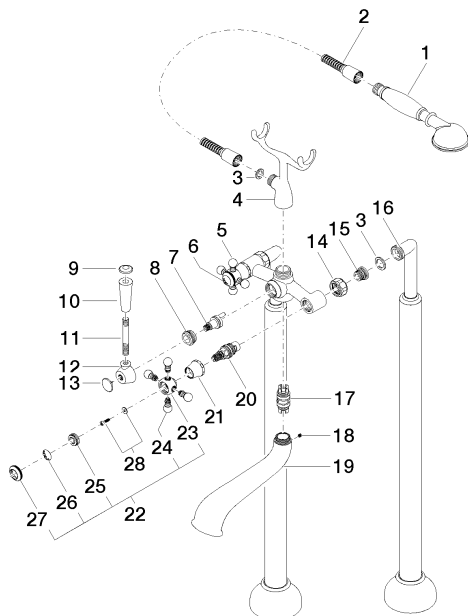

25 943 360

MADISON Two-hole bath mixer for free-standing assembly with hand shower set - Chrome

MADISON

25 943 360

Spare parts list

No.	Item Number	Name	Quantity used	Delivery time
12	09 18 20 011-00	base	1.00	10
6	09 26 01 011 90	accessories	1.00	2
9	09 30 30 062-00	screw	1.00	10
26	09 26 01 010 90	accessories	1.00	2
24	09 20 36 004-00	handle	8.00	10
2	28 104 970-00	Metal shower hose 1/2" x 1/2" x 1250 mm - Chrome	1.00	2
21	09 21 02 055-00	cover	2.00	10
15	04 29 05 014 00 90	nipple	2.00	2
16	12 943 360-00	connection	1.00	10
19	13 592 380-00	spout	1.00	60
4	04 17 20 010 00-00	holder	1.00	10
27	09 20 36 005-00	handle	2.00	10
11	09 28 22 013 90	pipe	1.00	2
28	04 30 30 029 00 90	fixing set	2.00	2
5	04 20 36 002 07-00	handle (hot)	1.00	10
13	09 30 30 064-00	screw	1.00	10
1	28 002 970-00	MADISON Metal hand shower with porcelain insert (white) - Chrome	1.00	10
23	09 20 36 002-00	handle	2.00	10
8	09 23 10 007 90	nut	1.00	2
25	09 20 83 006 90	handle	2.00	2
22	04 20 36 002 06-00	handle (cold)	1.00	10
14	09 23 30 010-00	nut	2.00	10
10	11 170 370-00	MADISON Lever insert - Chrome	1.00	10
20	90 90 03 131 00 90	top	2.00	2
7	90 15 01 001 00 90	diverter	1.00	2
3	90 14 20 002 00 90	seal	1.00	2
17	90 21 10 010 00 90	insert	1.00	2
18	90 31 11 030 00 90	pin	1.00	2