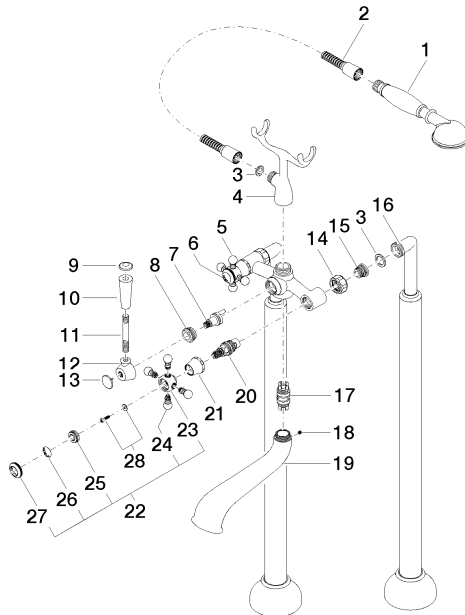

MADISON Two-hole bath mixer for free-standing assembly with hand shower set - Durabronz (23kt Gold)

MADISON

25 943 360

MADISON Two-hole bath mixer for free-standing assembly with hand shower set - Durabronss (23kt Gold)

MADISON

25 943 360

Spare parts list

No.	Item Number	Name	Quantity used	Delivery time
1	28 002 970-09	MADISON Metal hand shower with porcelain insert (white) - Durabronss (23kt Gold)	1	40
2	28 104 970-09	Metal shower hose 1/2" x 1/2" x 1250 mm - Durabronss (23kt Gold)	1	40
3	90 14 20 002 00 90	seal	1	2
4	04 17 20 010 00-09	holder	1	60
5	04 20 36 002 07-09	handle (hot)	1	40
6	09 26 01 011 90	accessories	1	2
7	90 15 01 001 00 90	diverter	1	2
8	09 23 10 007 90	nut	1	2
9	09 30 30 062-09	screw	1	40
10	11 170 370-09	MADISON Lever insert - Durabronss (23kt Gold)	1	40
11	09 28 22 013 90	pipe	1	2
12	09 18 20 011-09	base	1	40
13	09 30 30 064-09	screw	1	40
14	09 23 30 010-09	nut	2	40
15	04 29 05 014 00 90	nipple	2	2
16	12 943 360-09	connection	1	60
17	90 21 10 010 00 90	insert	1	2
18	90 31 11 030 00 90	pin	1	2
19	13 592 380-09	spout	1	60
20	90 90 03 131 00 90	top	2	2
21	09 21 02 055-09	cover	2	40
22	04 20 36 002 06-09	handle (cold)	1	40
23	09 20 36 002-09	handle	2	40
24	09 20 36 004-09	handle	8	40
25	09 20 83 006 90	handle	2	2
26	09 26 01 010 90	accessories	1	2
27	09 20 36 005-09	handle	2	40
28	04 30 30 029 00 90	fixing set	2	2