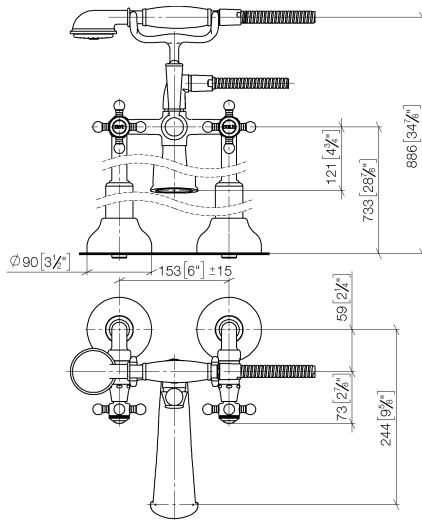

MADISON Two-hole bath mixer for free-standing assembly with hand shower set - Durabronss (23kt Gold)

MADISON

25 943 360

- 245mm projection
- spout: rectangular normal flow
- Hand shower: COMPACT RAIN, max. flow rate 6.8 l/min (at 3 bar)
- hand shower with anti-scale system
- rotary diverter for bath/shower
- wall bracket
- total height 901 mm
- stand pipes height 730 mm
- height up to aerator 610 mm
- slide-on rosettes Ø 90 mm
- gauge 153 mm
- metal shower hose 1250mm with integrated anti-twist protection
- max. flow 51 l/min at 3 bar flow pressure
- WRAS 1911027

Required miscellaneous

Concealed floor mounting -

35 944 970 90

- max. recess depth 160 mm
- min. recess depth 80 mm

25 943 360
mm [inches]

Flow rate chart

Certificates

IAPMO_4976 (5). Belgaqua_21-378- WRAS_1911027.
27_2.

MADISON

25 943 360

Spare parts list

No.	Item Number	Name	Quantity used	Delivery time
1	28 002 970-09	MADISON Metal hand shower with porcelain insert (white) - Durabronss (23kt Gold)	1	40
2	28 104 970-09	Metal shower hose 1/2" x 1/2" x 1250 mm - Durabronss (23kt Gold)	1	40
3	90 14 20 002 00 90	seal	1	2
4	04 17 20 010 00-09	holder	1	60
5	04 20 36 002 07-09	handle (hot)	1	40
6	09 26 01 011 90	accessories	1	2
7	90 15 01 001 00 90	diverter	1	2
8	09 23 10 007 90	nut	1	2
9	09 30 30 062-09	screw	1	40
10	11 170 370-09	MADISON Lever insert - Durabronss (23kt Gold)	1	40
11	09 28 22 013 90	pipe	1	2
12	09 18 20 011-09	base	1	40
13	09 30 30 064-09	screw	1	40
14	09 23 30 010-09	nut	2	40
15	04 29 05 014 00 90	nipple	2	2
16	12 943 360-09	connection	1	60
17	90 21 10 010 00 90	insert	1	2
18	90 31 11 030 00 90	pin	1	2
19	13 592 380-09	spout	1	60
20	90 90 03 131 00 90	top	2	2
21	09 21 02 055-09	cover	2	40
22	04 20 36 002 06-09	handle (cold)	1	40
23	09 20 36 002-09	handle	2	40
24	09 20 36 004-09	handle	8	40
25	09 20 83 006 90	handle	2	2
26	09 26 01 010 90	accessories	1	2
27	09 20 36 005-09	handle	2	40
28	04 30 30 029 00 90	fixing set	2	2