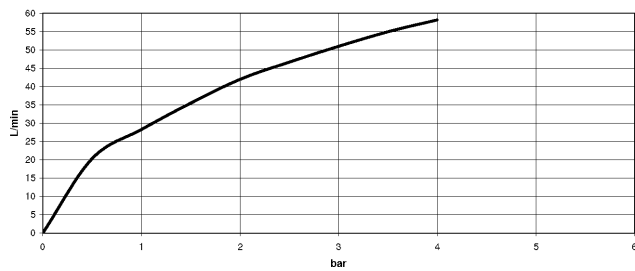

Required miscellaneous

Concealed floor mounting -

35 944 970 90

- max. recess depth 160 mm
- min. recess depth 80 mm

25 943 360
mm [inches]

Flow rate chart

Certificates

Belgaqua_21-378- WRAS_1911027. IAPMO_4976 (4).
27_2.