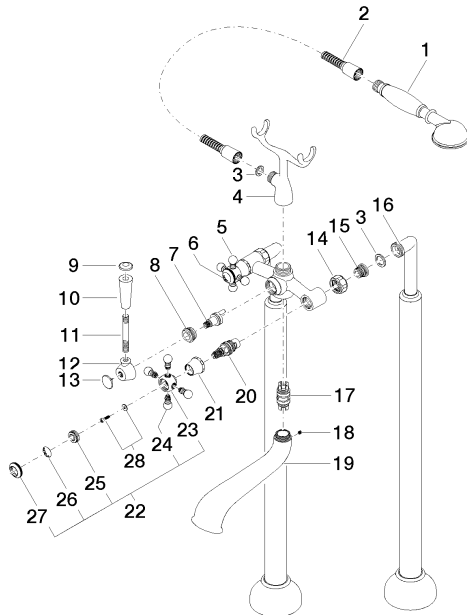

MADISON Two-hole bath mixer for free-standing assembly with hand shower set - Brushed Dark Platinum

MADISON

25 943 360

MADISON Two-hole bath mixer for free-standing assembly with hand shower set - Brushed Dark Platinum

MADISON

25 943 360

Spare parts list

No.	Item Number	Name	Quantity used	Delivery time
1	28 002 970-99	MADISON Metal hand shower with porcelain insert (white) - Brushed Dark Platinum	1	30
2	28 104 970-99	Metal shower hose 1/2" x 1/2" x 1250 mm - Brushed Dark Platinum	1	2
3	90 14 20 002 00 90	seal	1	2
4	04 17 20 010 00-99	holder	1	30
5	04 20 36 002 07-99	handle (hot)	1	30
6	09 26 01 011 90	accessories	1	2
7	90 15 01 001 00 90	diverter	1	2
8	09 23 10 007 90	nut	1	2
9	09 30 30 062-99	screw	1	30
10	11 170 370-99	MADISON Lever insert - Brushed Dark Platinum	1	30
11	09 28 22 013 90	pipe	1	2
12	09 18 20 011-99	base	1	30
13	09 30 30 064-99	screw	1	30
14	09 23 30 010-99	nut	2	30
15	04 29 05 014 00 90	nipple	2	2
16	12 943 360-99	connection	1	60
17	90 21 10 010 00 90	insert	1	2
18	90 31 11 030 00 90	pin	1	2
19	13 592 380-99	spout	1	60
20	90 90 03 131 00 90	top	2	2
21	09 21 02 055-99	cover	2	30
22	04 20 36 002 06-99	handle (cold)	1	30
23	09 20 36 002-99	handle	2	30
24	09 20 36 004-99	handle	8	30
25	09 20 83 006 90	handle	2	2
26	09 26 01 010 90	accessories	1	2
27	09 20 36 005-99	handle	2	30
28	04 30 30 029 00 90	fixing set	2	2