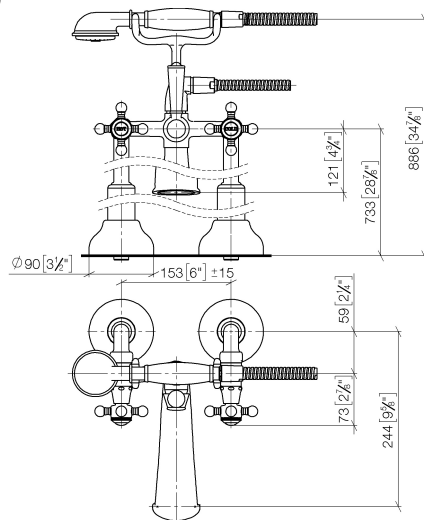

MADISON Two-hole bath mixer for free-standing assembly with hand shower set - Brushed Dark Platinum

MADISON

25 943 360

- 245mm projection
- spout: rectangular normal flow
- Hand shower: COMPACT RAIN, max. flow rate 6.8 l/min (at 3 bar)
- hand shower with anti-scale system
- rotary diverter for bath/shower
- wall bracket
- total height 901 mm
- stand pipes height 730 mm
- height up to aerator 610 mm
- slide-on rosettes Ø 90 mm
- gauge 153 mm
- metal shower hose 1250mm with integrated anti-twist protection
- max. flow 51 l/min at 3 bar flow pressure
- WRAS 1911027

Required miscellaneous

Concealed floor mounting -

35 944 970 90

- max. recess depth 160 mm
- min. recess depth 80 mm

25 943 360
mm [inches]

Flow rate chart

Certificates

Belgaqua_21-378- WRAS_1911027. IAPMO_4976 (4).
27_2.

MADISON

25 943 360

Spare parts list

No.	Item Number	Name	Quantity used	Delivery time
1	28 002 970-99	MADISON Metal hand shower with porcelain insert (white) - Brushed Dark Platinum	1	30
2	28 104 970-99	Metal shower hose 1/2" x 1/2" x 1250 mm - Brushed Dark Platinum	1	2
3	90 14 20 002 00 90	seal	1	2
4	04 17 20 010 00-99	holder	1	30
5	04 20 36 002 07-99	handle (hot)	1	30
6	09 26 01 011 90	accessories	1	2
7	90 15 01 001 00 90	diverter	1	2
8	09 23 10 007 90	nut	1	2
9	09 30 30 062-99	screw	1	30
10	11 170 370-99	MADISON Lever insert - Brushed Dark Platinum	1	30
11	09 28 22 013 90	pipe	1	2
12	09 18 20 011-99	base	1	30
13	09 30 30 064-99	screw	1	30
14	09 23 30 010-99	nut	2	30
15	04 29 05 014 00 90	nipple	2	2
16	12 943 360-99	connection	1	60
17	90 21 10 010 00 90	insert	1	2
18	90 31 11 030 00 90	pin	1	2
19	13 592 380-99	spout	1	60
20	90 90 03 131 00 90	top	2	2
21	09 21 02 055-99	cover	2	30
22	04 20 36 002 06-99	handle (cold)	1	30
23	09 20 36 002-99	handle	2	30
24	09 20 36 004-99	handle	8	30
25	09 20 83 006 90	handle	2	2
26	09 26 01 010 90	accessories	1	2
27	09 20 36 005-99	handle	2	30
28	04 30 30 029 00 90	fixing set	2	2