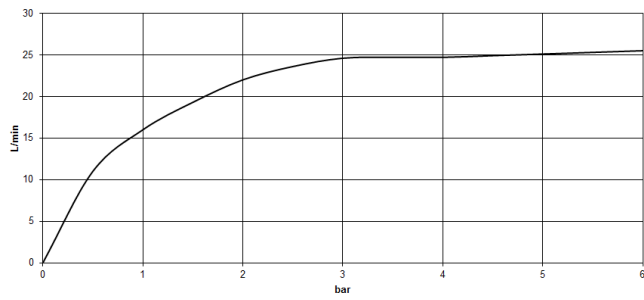

**VAIA Two-hole bath mixer for free-standing assembly with hand shower set -  
Dark Chrome**

VAIA

25 943 809

- spout: circular, air-enriched flow
- max. flow 24.6 l/min at 3 bar flow pressure
- Hand shower: COMPACT RAIN, max. flow rate 6.8 l/min (at 3 bar)
- hand shower with anti-scale system
- 221mm projection
- pivotable spout 360°
- rotary diverter for bath/shower
- total height 920 mm
- stand pipes height 628 mm
- height up to aerator 816 mm
- slide-on rosettes Ø 100 mm
- gauge 150 mm
- metal shower hose 1250mm with integrated anti-twist protection
- pivotable shower holder on the right foot

**VAIA Two-hole bath mixer for free-standing assembly with hand shower set -  
Dark Chrome**

VAIA

25 943 809  
mm [inches]

**Flow rate chart**

**Certificates**

Belgauqa\_22\_276\_2 LGA\_29294.  
7\_2.

**VAIA Two-hole bath mixer for free-standing assembly with hand shower set -  
Dark Chrome**