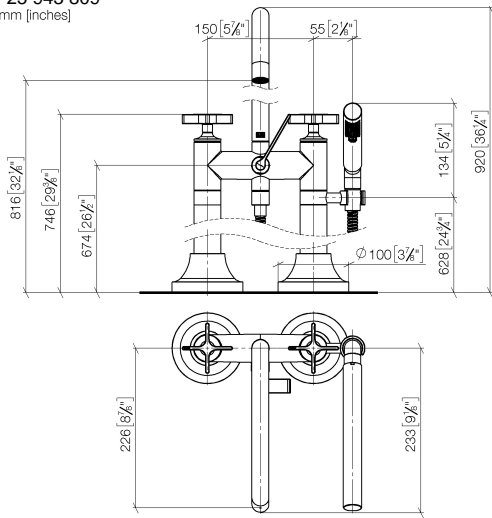

**VAIA Two-hole bath mixer for free-standing assembly with hand shower set -  
Dark Chrome**

VAIA

25 943 809

- spout: circular, air-enriched flow
- max. flow 24.6 l/min at 3 bar flow pressure
- Hand shower: COMPACT RAIN, max. flow rate 6.8 l/min (at 3 bar)
- hand shower with anti-scale system
- 221mm projection
- pivotable spout 360°
- rotary diverter for bath/shower
- total height 920 mm
- stand pipes height 628 mm
- height up to aerator 816 mm
- slide-on rosettes Ø 100 mm
- gauge 150 mm
- metal shower hose 1250mm with integrated anti-twist protection
- pivotable shower holder on the right foot

**VAIA Two-hole bath mixer for free-standing assembly with hand shower set -  
Dark Chrome**

VAIA

25 943 809  
mm [inches]

**Flow rate chart**

**Certificates**

Belgauqa\_22\_276\_2 LGA\_29294.  
7\_2.

**VAIA Two-hole bath mixer for free-standing assembly with hand shower set -  
Dark Chrome**