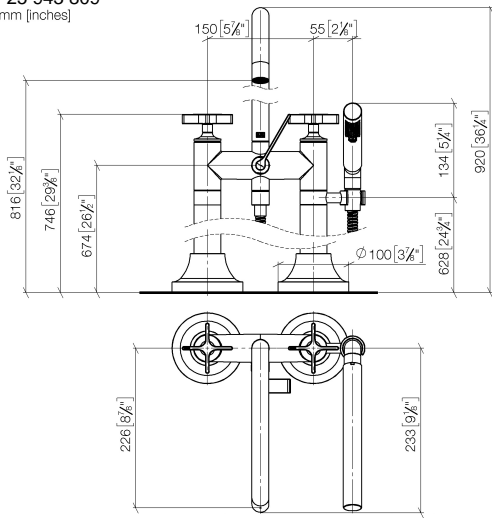

Required miscellaneous

- Concealed floor mounting -** 35 944 970 90
- max. recess depth 160 mm
 - min. recess depth 80 mm

**VAIA Two-hole bath mixer for free-standing assembly with hand shower set -
Brushed Durabron (23kt Gold)**

VAIA

25 943 809
mm [inches]

Flow rate chart

Certificates

Belgauqa_22_276_2 LGA_29294.
7_2.

WRAS_240502008.

VAIA Two-hole bath mixer for free-standing assembly with hand shower set -
Brushed Durabronz (23kt Gold)

VAIA

25 943 809

VAIA Two-hole bath mixer for free-standing assembly with hand shower set - Brushed Durabross (23kt Gold)

VAIA

25 943 809

Spare parts list

No.	Item Number	Name	Quantity used	Delivery time
1	90 20 80 010 01-28	handle (cold)	1	20
2	90 90 03 131 00 90	top	1	2
3	90 28 22 317 00-28	spout	1	20
4	09 24 03 273-28	nipple	1	20
5	90 14 10 032 00 90	seal	1	2
6	90 21 10 011 00 90	diverter	1	2
7	90 20 80 011 01-28	handle (hot)	1	20
8	90 20 80 015 02-28	handle	1	20
9	04 24 04 189 00-28	nipple	1	20
10	90 14 20 002 00 90	seal	1	2
11	28 019 979-28	Hand shower - Brushed Durabross (23kt Gold)	1	20
12	90 30 02 072 00-28	Metal shower hose 1/2" x 3/8" x 1250 mm - Brushed Durabross (23kt Gold)	1	20
13	90 18 40 035 00 90	sleeve	1	2
14	04 28 10 029 01-28	holder	1	20
15	09 29 05 021 20 90	nipple	2	2
16	09 14 10 112 90	seal	4	2
17	90 14 10 055 00 90	seal	4	2
18	09 28 10 028-28	sleeve	1	20
19	90 27 80 019 00-28	rosette	2	20
20	09 23 30 040-07	nut	2	30
21	09 24 03 121-28	nipple	1	20
22	09 23 01 131 90	back-flow preventer	1	2
23	09 21 02 143-28	sleeve	1	20
24	90 14 20 026 00 90	seal	1	2
25	04 28 22 009 20-28	connection	2	20
26	09 14 10 081 90	seal	2	2
27	09 24 03 094-07	nipple	2	30
28	04 23 10 023 00 90	fixing set	6	2
29	09 30 11 130-07	connection	2	30
30	09 24 03 081 10 90	extension	4	2
31	09 24 03 080 90	extension	2	2