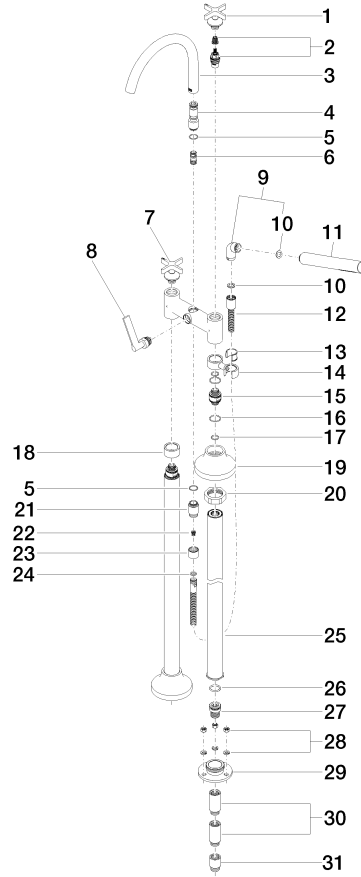

VAIA

25 943 809
mm [inches]

Flow rate chart

Certificates

Belgauqa_22_276_2 LGA_29294.
7_2.

WRAS_240502008.

VAIA Two-hole bath mixer for free-standing assembly with hand shower set -
Brushed Durabronz (23kt Gold)

VAIA

25 943 809

VAIA Two-hole bath mixer for free-standing assembly with hand shower set - Brushed Durabross (23kt Gold)

VAIA

25 943 809

Spare parts list

No.	Item Number	Name	Quantity used	Delivery time
1	90 20 80 010 01-28	handle (cold)	1	20
2	90 90 03 131 00 90	top	1	2
3	90 28 22 317 00-28	spout	1	20
4	09 24 03 273-28	nipple	1	20
5	90 14 10 032 00 90	seal	1	2
6	90 21 10 011 00 90	diverter	1	2
7	90 20 80 011 01-28	handle (hot)	1	20
8	90 20 80 015 02-28	handle	1	20
9	04 24 04 189 00-28	nipple	1	20
10	90 14 20 002 00 90	seal	1	2
11	28 019 979-28	Hand shower - Brushed Durabross (23kt Gold)	1	20
12	90 30 02 072 00-28	Metal shower hose 1/2" x 3/8" x 1250 mm - Brushed Durabross (23kt Gold)	1	20
13	90 18 40 035 00 90	sleeve	1	2
14	04 28 10 029 01-28	holder	1	20
15	09 29 05 021 20 90	nipple	2	2
16	09 14 10 112 90	seal	4	2
17	90 14 10 055 00 90	seal	4	2
18	09 28 10 028-28	sleeve	1	20
19	90 27 80 019 00-28	rosette	2	20
20	09 23 30 040-07	nut	2	30
21	09 24 03 121-28	nipple	1	20
22	09 23 01 131 90	back-flow preventer	1	2
23	09 21 02 143-28	sleeve	1	20
24	90 14 20 026 00 90	seal	1	2
25	04 28 22 009 20-28	connection	2	20
26	09 14 10 081 90	seal	2	2
27	09 24 03 094-07	nipple	2	30
28	04 23 10 023 00 90	fixing set	6	2
29	09 30 11 130-07	connection	2	30
30	09 24 03 081 10 90	extension	4	2
31	09 24 03 080 90	extension	2	2