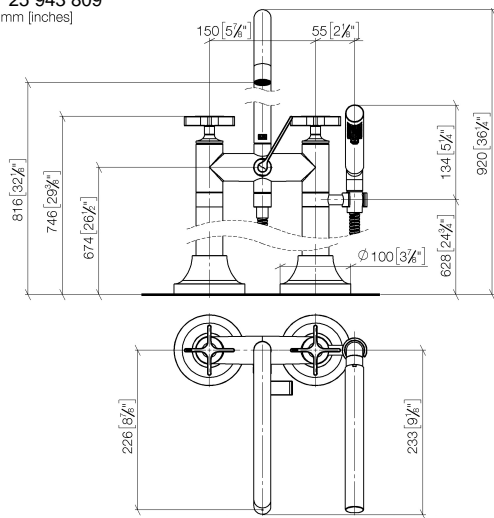

Required miscellaneous

Concealed floor mounting -

35 944 970 90

- max. recess depth 160 mm
- min. recess depth 80 mm

**VAIA Two-hole bath mixer for free-standing assembly with hand shower set -
Brushed Dark Platinum**

VAIA

25 943 809
mm [inches]

Flow rate chart

Certificates

Belgauqa_22_276_2 LGA_29294.
7_2.

IAPMO_4976 (4).

WRAS_240502008.

VAIA Two-hole bath mixer for free-standing assembly with hand shower set -
Brushed Dark Platinum

VAIA

25 943 809

VAIA Two-hole bath mixer for free-standing assembly with hand shower set - Brushed Dark Platinum

VAIA

25 943 809

Spare parts list

No.	Item Number	Name	Quantity used	Delivery time
1	90 20 80 010 01-99	handle (cold)	1	30
2	90 90 03 131 00 90	top	1	2
3	90 28 22 317 00-99	spout	1	30
4	09 24 03 273-99	nipple	1	30
5	90 14 10 032 00 90	seal	1	2
6	90 21 10 011 00 90	diverter	1	2
7	90 20 80 011 01-99	handle (hot)	1	30
8	90 20 80 015 02-99	handle	1	30
9	04 24 04 189 00-99	nipple	1	30
10	90 14 20 002 00 90	seal	1	2
11	28 019 979-99	Hand shower - Brushed Dark Platinum	1	30
12	90 30 02 072 00-99	Metal shower hose 1/2" x 3/8" x 1250 mm - Brushed Dark Platinum	1	30
13	90 18 40 035 00 90	sleeve	1	2
14	04 28 10 029 01-99	holder	1	30
15	09 29 05 021 20 90	nipple	2	2
16	09 14 10 112 90	seal	4	2
17	90 14 10 055 00 90	seal	4	2
18	09 28 10 028-99	sleeve	1	30
19	90 27 80 019 00-99	rosette	2	30
20	09 23 30 040-07	nut	2	30
21	09 24 03 121-99	nipple	1	30
22	09 23 01 131 90	back-flow preventer	1	2
23	09 21 02 143-99	sleeve	1	30
24	90 14 20 026 00 90	seal	1	2
25	04 28 22 009 20-99	connection	2	30
26	09 14 10 081 90	seal	2	2
27	09 24 03 094-07	nipple	2	30
28	04 23 10 023 00 90	fixing set	6	2
29	09 30 11 130-07	connection	2	30
30	09 24 03 081 10 90	extension	4	2
31	09 24 03 080 90	extension	2	2