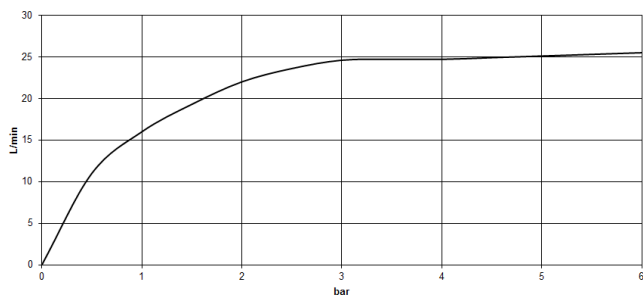

Required miscellaneous

Concealed floor mounting -

35 944 970 90

- max. recess depth 160 mm
- min. recess depth 80 mm

**VAIA Two-hole bath mixer for free-standing assembly with hand shower set -
Brushed Dark Platinum**

VAIA

25 943 809
mm [inches]

Flow rate chart

Certificates

Belgauqa_22_276_2 LGA_29294.
7_2.

IAPMO_4976 (4).

WRAS_240502008.

VAIA Two-hole bath mixer for free-standing assembly with hand shower set -
Brushed Dark Platinum