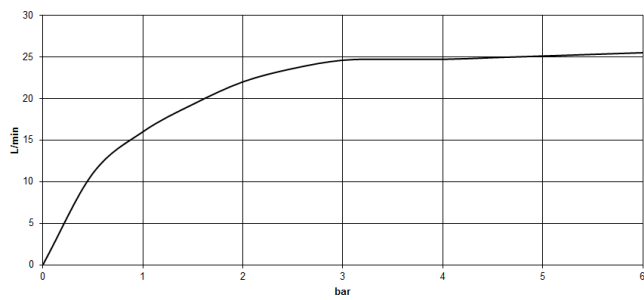

**VAIA Two-hole bath mixer for free-standing assembly with hand shower set -
Brushed Durabronze (23kt Gold)**

VAIA

25 943 819

- spout: circular, air-enriched flow
- max. flow 24.6 l/min at 3 bar flow pressure
- Hand shower: COMPACT RAIN, max. flow rate 6.8 l/min (at 3 bar)
- hand shower with anti-scale system
- 221mm projection
- pivotable spout 360°
- rotary diverter for bath/shower
- total height 920 mm
- stand pipes height 628 mm
- height up to aerator 816 mm
- slide-on rosettes Ø 100 mm
- gauge 150 mm
- metal shower hose 1250mm with integrated anti-twist protection
- pivotable shower holder on the right foot

Required miscellaneous

Concealed floor mounting -

35 944 970 90

- max. recess depth 160 mm
- min. recess depth 80 mm

**VAIA Two-hole bath mixer for free-standing assembly with hand shower set -
Brushed Durabron (23kt Gold)**

VAIA

25 943 819
mm [inches]

Flow rate chart

Certificates

Belgauqa_22_276_2 LGA_29294.
7_2.

WRAS_1802014.

VAIA Two-hole bath mixer for free-standing assembly with hand shower set -
Brushed Durabronz (23kt Gold)