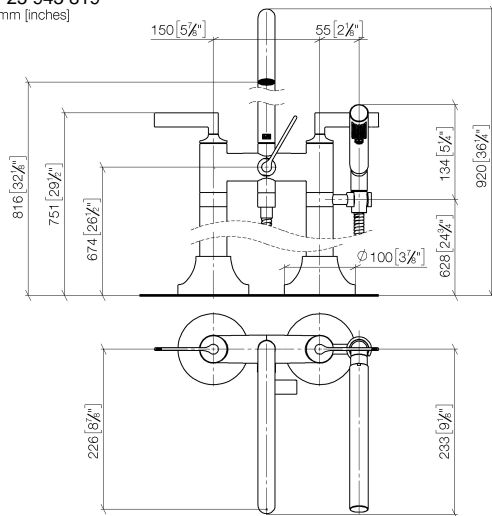

Required miscellaneous

Concealed floor mounting -

35 944 970 90

- max. recess depth 160 mm
- min. recess depth 80 mm

**VAIA Two-hole bath mixer for free-standing assembly with hand shower set -
Brushed Durabron (23kt Gold)**

VAIA

25 943 819
mm [inches]

Flow rate chart

Certificates

Belgauqa_22_276_2 LGA_29294.
7_2.

WRAS_1802014.

VAIA Two-hole bath mixer for free-standing assembly with hand shower set -
Brushed Durabronz (23kt Gold)

VAIA

25 943 819

VAIA Two-hole bath mixer for free-standing assembly with hand shower set - Brushed Durabron (23kt Gold)

VAIA

25 943 819

Spare parts list

No.	Item Number	Name	Quantity used	Delivery time
1	90 20 80 012 01-28	handle (cold)	1	20
2	90 90 03 130 00 90	top	1	2
3	90 28 22 317 00-28	spout	1	20
4	09 24 03 273-28	nipple	1	20
5	90 14 10 032 00 90	seal	1	2
6	90 21 10 011 00 90	diverter	1	2
7	90 20 80 013 01-28	handle (hot)	1	20
8	90 90 03 131 00 90	top	1	2
9	90 20 80 015 02-28	handle	1	20
10	04 24 04 189 00-28	nipple	1	20
11	90 14 20 002 00 90	seal	1	2
12	90 12 11 140 30-28	shower	1	20
13	90 30 02 072 00-28	Metal shower hose 1/2" x 3/8" x 1250 mm - Brushed Durabron (23kt Gold)	1	20
14	90 18 40 035 00 90	sleeve	1	2
15	04 28 10 029 01-28	holder	1	20
16	09 29 05 021 20 90	nipple	2	2
17	09 14 10 112 90	seal	4	2
18	90 14 10 055 00 90	seal	4	2
19	09 28 10 028-28	sleeve	1	20
20	90 27 80 019 00-28	rosette	2	20
21	09 23 30 040-07	nut	2	30
22	09 24 03 121-28	nipple	1	20
23	09 23 01 131 90	back-flow preventer	1	2
24	09 21 02 143-28	sleeve	1	20
25	90 14 20 026 00 90	seal	1	2
26	04 28 22 009 20-28	connection	2	20
27	09 14 10 081 90	seal	2	2
28	09 24 03 094-07	nipple	2	30
29	04 23 10 023 00 90	fixing set	6	2
30	09 30 11 130-07	connection	2	30
31	09 24 03 081 10 90	extension	4	2
32	09 24 03 080 90	extension	2	2