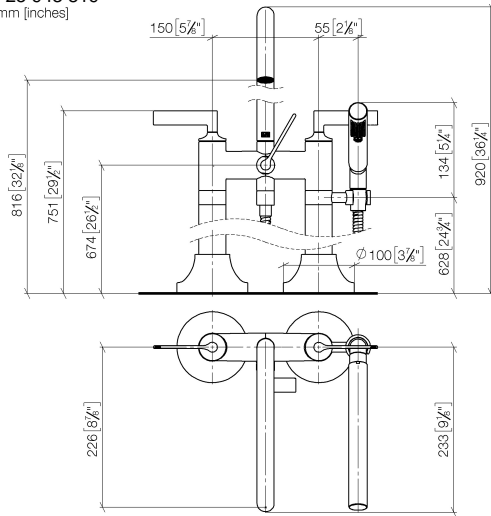

Required miscellaneous

- Concealed floor mounting -**
- max. recess depth 160 mm
 - min. recess depth 80 mm

35 944 970 90

**VAIA Two-hole bath mixer for free-standing assembly with hand shower set -
Brushed Dark Platinum**

VAIA

25 943 819
mm [inches]

Flow rate chart

Certificates

Belgauqa_22_276_2 LGA_29294.
7_2.

WRAS_1802014.

IAPMO_4976 (4).

VAIA Two-hole bath mixer for free-standing assembly with hand shower set -
Brushed Dark Platinum

VAIA

25 943 819

VAIA Two-hole bath mixer for free-standing assembly with hand shower set - Brushed Dark Platinum

VAIA

25 943 819

Spare parts list

No.	Item Number	Name	Quantity used	Delivery time
1	90 20 80 012 01-99	handle (cold)	1	30
2	90 90 03 130 00 90	top	1	2
3	90 28 22 317 00-99	spout	1	30
4	09 24 03 273-99	nipple	1	30
5	90 14 10 032 00 90	seal	1	2
6	90 21 10 011 00 90	diverter	1	2
7	90 20 80 013 01-99	handle (hot)	1	30
8	90 90 03 131 00 90	top	1	2
9	90 20 80 015 02-99	handle	1	30
10	04 24 04 189 00-99	nipple	1	30
11	90 14 20 002 00 90	seal	1	2
12	90 12 11 140 30-99	shower	1	30
13	90 30 02 072 00-99	Metal shower hose 1/2" x 3/8" x 1250 mm - Brushed Dark Platinum	1	30
14	90 18 40 035 00 90	sleeve	1	2
15	04 28 10 029 01-99	holder	1	30
16	09 29 05 021 20 90	nipple	2	2
17	09 14 10 112 90	seal	4	2
18	90 14 10 055 00 90	seal	4	2
19	09 28 10 028-99	sleeve	1	30
20	90 27 80 019 00-99	rosette	2	30
21	09 23 30 040-07	nut	2	30
22	09 24 03 121-99	nipple	1	30
23	09 23 01 131 90	back-flow preventer	1	2
24	09 21 02 143-99	sleeve	1	30
25	90 14 20 026 00 90	seal	1	2
26	04 28 22 009 20-99	connection	2	30
27	09 14 10 081 90	seal	2	2
28	09 24 03 094-07	nipple	2	30
29	04 23 10 023 00 90	fixing set	6	2
30	09 30 11 130-07	connection	2	30
31	09 24 03 081 10 90	extension	4	2
32	09 24 03 080 90	extension	2	2