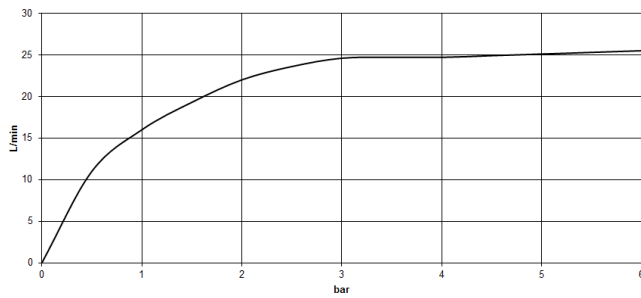

**VAIA Two-hole bath mixer for free-standing assembly with hand shower set -
Brushed Dark Platinum**

VAIA

25 943 819

- spout: circular, air-enriched flow
 - max. flow 24.6 l/min at 3 bar flow pressure
 - Hand shower: COMPACT RAIN, max. flow rate 6.8 l/min (at 3 bar)
 - hand shower with anti-scale system
 - 221mm projection
 - pivotable spout 360°
 - rotary diverter for bath/shower
 - total height 920 mm
 - stand pipes height 628 mm
 - height up to aerator 816 mm
 - slide-on rosettes Ø 100 mm
 - gauge 150 mm
 - metal shower hose 1250mm with integrated anti-twist protection
 - pivotable shower holder on the right foot
- Intrinsic protection against back flow.**

Required miscellaneous

- Concealed floor mounting -**
- max. recess depth 160 mm
 - min. recess depth 80 mm

35 944 970 90

**VAIA Two-hole bath mixer for free-standing assembly with hand shower set -
Brushed Dark Platinum**

VAIA

25 943 819
mm [inches]

Flow rate chart

Certificates

Belgauqa_22_276_2 LGA_29294.
7_2.

WRAS_1802014.

IAPMO_4976 (4).

VAIA Two-hole bath mixer for free-standing assembly with hand shower set -
Brushed Dark Platinum