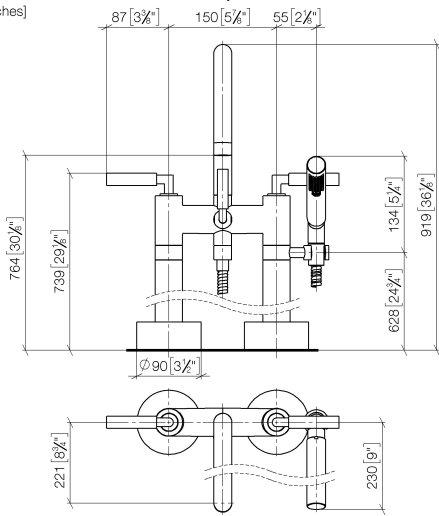

TARA Two-hole bath mixer for free-standing assembly with hand shower set - Chrome

TARA

25 943 882 Product version up to 5/27/2021

- 220mm projection
 - pivotable spout 180°
 - spout: circular, air-enriched flow
 - Hand shower: COMPACT RAIN, max. flow rate 6.8 l/min (at 3 bar)
 - hand shower with anti-scale system
 - rotary diverter for bath/shower
 - total height 920 mm
 - stand pipes height 628 mm
 - height up to aerator 765 mm
 - slide-on rosettes Ø 90 mm
 - gauge 150 mm
 - metal shower hose 1250mm with integrated anti-twist protection
 - pivotable shower holder on the right foot
 - max. flow 22 l/min at 3 bar flow pressure
 - WRAS
- Intrinsic protection against back flow.**

TARA

25 943 882 Product version up to 5/27/2021

mm [inches]

Flow rate chart

Codes & Standards

ASME A112.18.1	cUPC	DIN 4109	EN 1717
ISO 3822	Scottish Water Byelaws	UK Water Supply Regulations	Ü-Zeichen

TARA Two-hole bath mixer for free-standing assembly with hand shower set -
Chrome