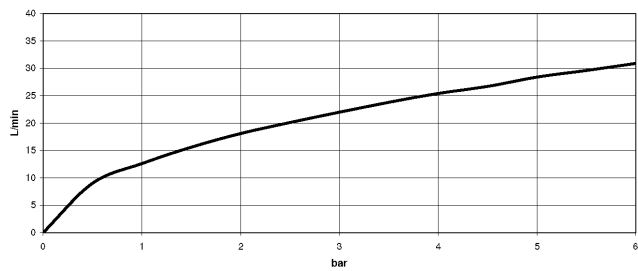

TARA Two-hole bath mixer for free-standing assembly with hand shower set - Chrome

TARA

25 943 882 Product version up to 5/27/2021

- 220mm projection
 - pivotable spout 180°
 - spout: circular, air-enriched flow
 - Hand shower: COMPACT RAIN, max. flow rate 6.8 l/min (at 3 bar)
 - hand shower with anti-scale system
 - rotary diverter for bath/shower
 - total height 920 mm
 - stand pipes height 628 mm
 - height up to aerator 765 mm
 - slide-on rosettes Ø 90 mm
 - gauge 150 mm
 - metal shower hose 1250mm with integrated anti-twist protection
 - pivotable shower holder on the right foot
 - max. flow 22 l/min at 3 bar flow pressure
 - WRAS
- Intrinsic protection against back flow.**

TARA

25 943 882 Product version up to 5/27/2021

mm [inches]

Flow rate chart

Codes & Standards

ASME A112.18.1	cUPC	DIN 4109	EN 1717
ISO 3822	Scottish Water Byelaws	UK Water Supply Regulations	Ü-Zeichen

TARA Two-hole bath mixer for free-standing assembly with hand shower set -
Chrome