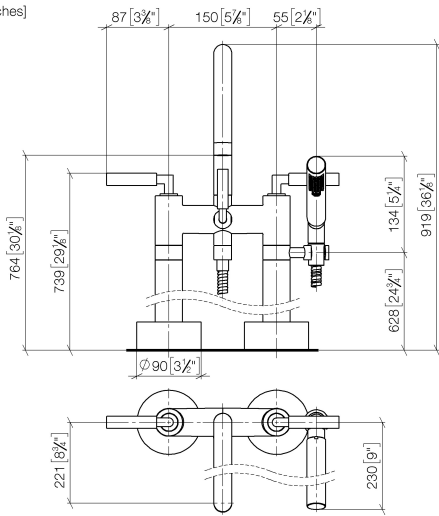

**TARA Two-hole bath mixer for free-standing assembly with hand shower set -  
Brushed Platinum**

TARA

25 943 882

- 220mm projection
  - pivotable spout 180°
  - spout: circular, air-enriched flow
  - Hand shower: COMPACT RAIN, max. flow rate 6.8 l/min (at 3 bar)
  - hand shower with anti-scale system
  - rotary diverter for bath/shower
  - total height 920 mm
  - stand pipes height 628 mm
  - height up to aerator 765 mm
  - slide-on rosettes Ø 90 mm
  - gauge 150 mm
  - metal shower hose 1250mm with integrated anti-twist protection
  - pivotable shower holder on the right foot
  - max. flow 22 l/min at 3 bar flow pressure
- Intrinsic protection against back flow.**

**Required miscellaneous**

- Concealed floor mounting -**
- max. recess depth 160 mm
  - min. recess depth 80 mm

35 944 970 90

**TARA Two-hole bath mixer for free-standing assembly with hand shower set -  
Brushed Platinum**

TARA

25 943 882  
mm [inches]

**Flow rate chart**

**Certificates**

IAPMO\_4976 (5).    WRAS\_2212005.    LGA\_18932.    Belgaqua\_21-033-27\_2.

25 943 882