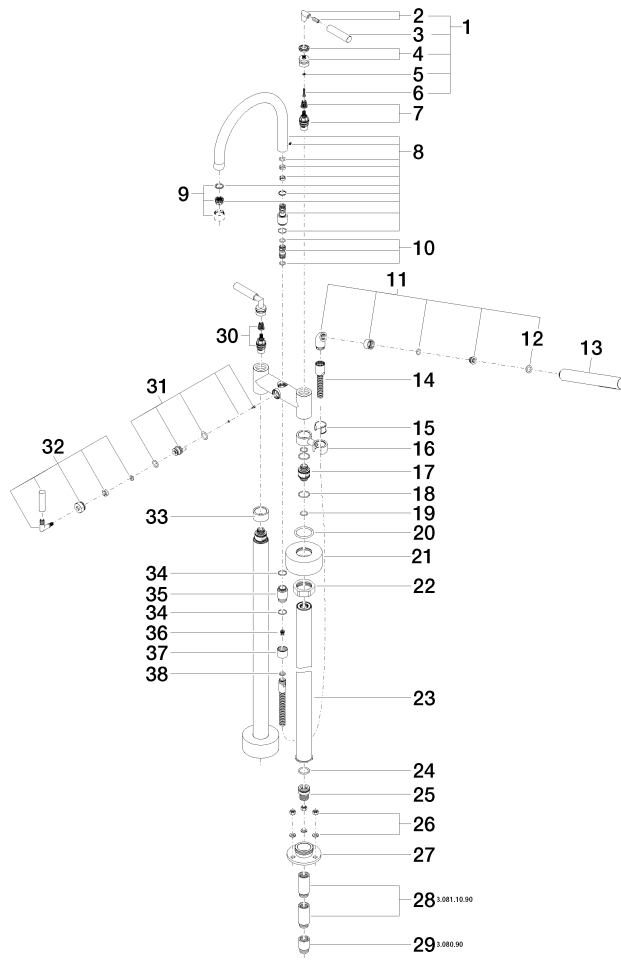

25 943 882

TARA Two-hole bath mixer for free-standing assembly with hand shower set - Platinum

TARA

25 943 882

Spare parts list

No.	Item Number	Name	Quantity used	Delivery time
1	04 20 88 052 00-08	handle	2	40
2	04 18 20 022 00-08	angle	2	-
Spare part can no longer be ordered, please order the replacement item				
3	09 20 88 052-08	handle	2	40
4	90 12 12 007 00-08	base	2	40
5	90 30 11 029 00 90	disc	2	2
6	90 30 30 075 00 90	screw	2	2
7	90 90 03 130 00 90	top	1	2
8	90 28 22 222 00-08	spout	1	40
9	90 23 01 024 00-08	aerator	1	-
Spare part can no longer be ordered, please order the replacement item				
10	90 21 10 011 00 90	diverter	1	2
11	04 24 04 189 00-08	nipple	1	40
12	90 14 20 002 00 90	seal	1	2
13	28 019 979-08	Hand shower - Platinum	1	40
14	90 30 02 072 00-08	Metal shower hose 1/2" x 3/8" x 1250 mm - Platinum	1	40
15	90 18 40 035 00 90	sleeve	1	2
16	04 28 10 029 01-08	holder	1	40
17	09 29 05 021 20 90	nipple	2	2
18	09 14 10 112 90	seal	4	2
19	90 14 10 055 00 90	seal	4	2
20	09 14 10 041 90	seal	2	2
21	09 27 89 025-08	rosette	2	40
22	09 23 30 040-07	nut	2	30
23	04 28 22 009 20-08	connection	2	40
24	09 14 10 081 90	seal	2	2
25	09 24 03 094-07	nipple	2	30
26	04 23 10 023 00 90	fixing set	2	2
27	09 30 11 130-07	connection	2	30
28	09 24 03 081 10 90	extension	4	2
29	09 24 03 080 90	extension	2	2
30	90 90 03 131 00 90	top	1	2
31	90 15 01 005 00 90	insert	1	2
32	90 18 20 025 00-08	diverter	1	40
33	09 28 10 028-08	sleeve	1	40
34	90 14 10 032 00 90	seal	2	2
35	09 24 03 121-08	nipple	1	40
36	09 23 01 131 90	back-flow preventer	1	2
37	09 21 02 143-08	sleeve	1	40
38	90 14 20 026 00 90	seal	1	2