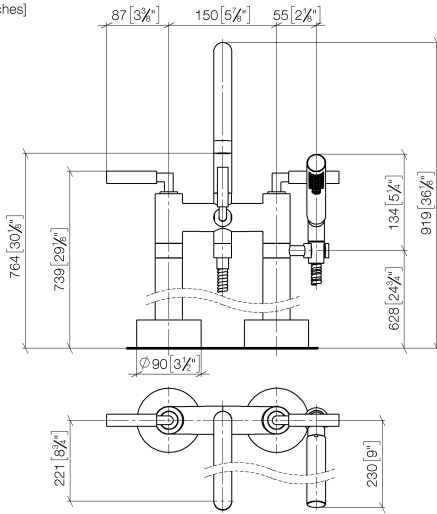

**TARA Two-hole bath mixer for free-standing assembly with hand shower set -  
Brushed Durabron (23kt Gold)**

TARA

25 943 882

- 220mm projection
  - pivotable spout 180°
  - spout: circular, air-enriched flow
  - Hand shower: COMPACT RAIN, max. flow rate 6.8 l/min (at 3 bar)
  - hand shower with anti-scale system
  - rotary diverter for bath/shower
  - total height 920 mm
  - stand pipes height 628 mm
  - height up to aerator 765 mm
  - slide-on rosettes Ø 90 mm
  - gauge 150 mm
  - metal shower hose 1250mm with integrated anti-twist protection
  - pivotable shower holder on the right foot
  - max. flow 22 l/min at 3 bar flow pressure
  - WRAS 2212005
- Intrinsic protection against back flow.**

**Required miscellaneous**

- Concealed floor mounting -** 35 944 970 90
- max. recess depth 160 mm
  - min. recess depth 80 mm

**TARA Two-hole bath mixer for free-standing assembly with hand shower set -  
Brushed Durabronz (23kt Gold)**

TARA

25 943 882  
mm [inches]

**Flow rate chart**

**Certificates**

WRAS\_2212005.      LGA\_18932.      Belgaqua\_21-033-  
27\_2.

TARA Two-hole bath mixer for free-standing assembly with hand shower set -  
Brushed Durabronz (23kt Gold)