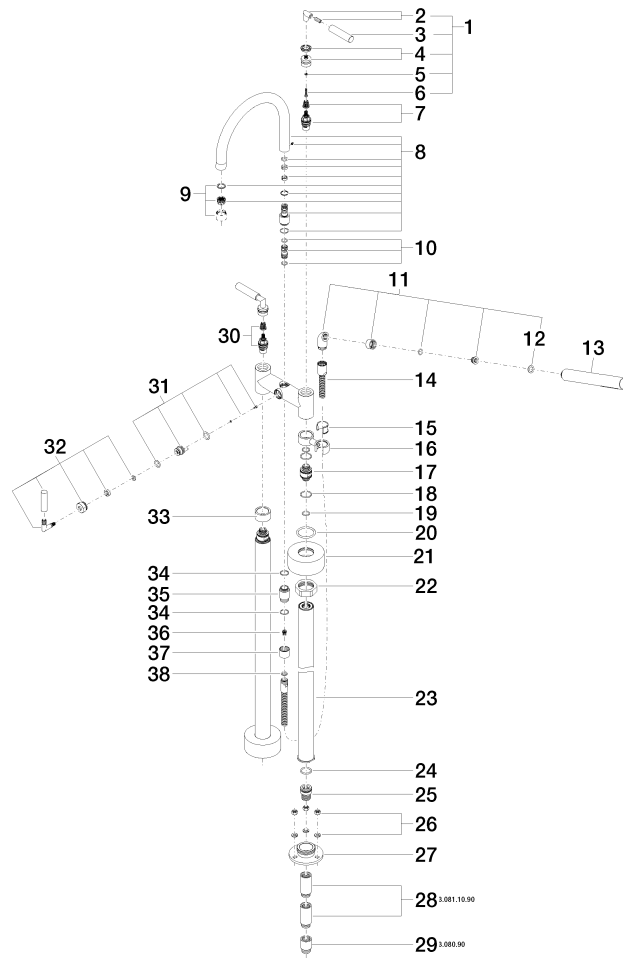

TARA Two-hole bath mixer for free-standing assembly with hand shower set -
Brushed Durabronz (23kt Gold)

TARA

25 943 882

TARA Two-hole bath mixer for free-standing assembly with hand shower set - Brushed Durabron (23kt Gold)

TARA

25 943 882

Spare parts list

No.	Item Number	Name	Quantity used	Delivery time
1	04 20 88 052 00-28	handle	2	20
2	04 18 20 022 00-28	angle	2	-
Spare part can no longer be ordered, please order the replacement item				
3	09 20 88 052-28	handle	2	20
4	90 12 12 007 00-28	base	2	20
5	90 30 11 029 00 90	disc	2	2
6	90 30 30 075 00 90	screw	2	2
7	90 90 03 130 00 90	top	1	2
8	90 28 22 222 00-28	spout	1	20
9	90 23 01 024 00-28	aerator	1	20
10	90 21 10 011 00 90	diverter	1	2
11	04 24 04 189 00-28	nipple	1	20
12	90 14 20 002 00 90	seal	1	2
13	28 019 979-28	Hand shower - Brushed Durabron (23kt Gold)	1	20
14	90 30 02 072 00-28	Metal shower hose 1/2" x 3/8" x 1250 mm - Brushed Durabron (23kt Gold)	1	20
15	90 18 40 035 00 90	sleeve	1	2
16	04 28 10 029 01-28	holder	1	20
17	09 29 05 021 20 90	nipple	2	2
18	09 14 10 112 90	seal	4	2
19	90 14 10 055 00 90	seal	4	2
20	09 14 10 041 90	seal	2	2
21	09 27 89 025-28	rosette	2	20
22	09 23 30 040-07	nut	2	30
23	04 28 22 009 20-28	connection	2	20
24	09 14 10 081 90	seal	2	2
25	09 24 03 094-07	nipple	2	30
26	04 23 10 023 00 90	fixing set	2	2
27	09 30 11 130-07	connection	2	30
28	09 24 03 081 10 90	extension	4	2
29	09 24 03 080 90	extension	2	2
30	90 90 03 131 00 90	top	1	2
31	90 15 01 005 00 90	insert	1	2
32	90 18 20 025 00-28	diverter	1	20
33	09 28 10 028-28	sleeve	1	20
34	90 14 10 032 00 90	seal	2	2
35	09 24 03 121-28	nipple	1	20
36	09 23 01 131 90	back-flow preventer	1	2
37	09 21 02 143-28	sleeve	1	20
38	90 14 20 026 00 90	seal	1	2