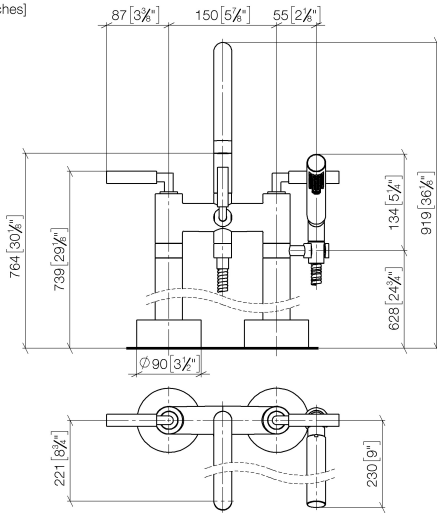

**TARA Two-hole bath mixer for free-standing assembly with hand shower set -
Brushed Chrome**

TARA

25 943 882

- 220mm projection
- pivotable spout 180°
- spout: circular, air-enriched flow
- Hand shower: COMPACT RAIN, max. flow rate 6.8 l/min (at 3 bar)
- hand shower with anti-scale system
- rotary diverter for bath/shower
- total height 920 mm
- stand pipes height 628 mm
- height up to aerator 765 mm
- slide-on rosettes Ø 90 mm
- gauge 150 mm
- metal shower hose 1250mm with integrated anti-twist protection
- pivotable shower holder on the right foot
- max. flow 22 l/min at 3 bar flow pressure
- WRAS 2212005

**TARA Two-hole bath mixer for free-standing assembly with hand shower set -
Brushed Chrome**

TARA

25 943 882
mm [inches]

Flow rate chart

Certificates

WRAS_2212005. LGA_18932. IAPMO_4976 (2). Belgaqua_21-033-27_2.