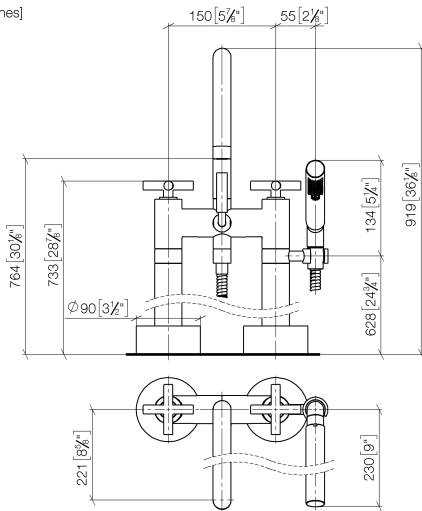

**TARA Two-hole bath mixer for free-standing assembly with hand shower set -  
Brushed Durabron (23kt Gold)**

TARA

25 943 892

- 220mm projection
  - pivotable spout 180°
  - Hand shower: COMPACT RAIN, max. flow rate 6.8 l/min (at 3 bar)
  - spout: circular, air-enriched flow
  - hand shower with anti-scale system
  - rotary diverter for bath/shower
  - total height 920 mm
  - stand pipes height 628 mm
  - height up to aerator 765 mm
  - slide-on rosettes Ø 90 mm
  - gauge 150 mm
  - metal shower hose 1250mm with integrated anti-twist protection
  - pivotable shower holder on the right foot
  - max. flow 22 l/min at 3 bar flow pressure
  - WRAS 2212005
- Intrinsic protection against back flow.**

**Required miscellaneous**

- Concealed floor mounting -** 35 944 970 90
- max. recess depth 160 mm
  - min. recess depth 80 mm

**TARA Two-hole bath mixer for free-standing assembly with hand shower set -  
Brushed Durabronz (23kt Gold)**

TARA

25 943 892  
mm [inches]

**Flow rate chart**

**Certificates**

WRAS\_2212005.      LGA\_18932.      Belgaqua\_21-033-  
27\_2.

TARA Two-hole bath mixer for free-standing assembly with hand shower set -  
Brushed Durabronz (23kt Gold)