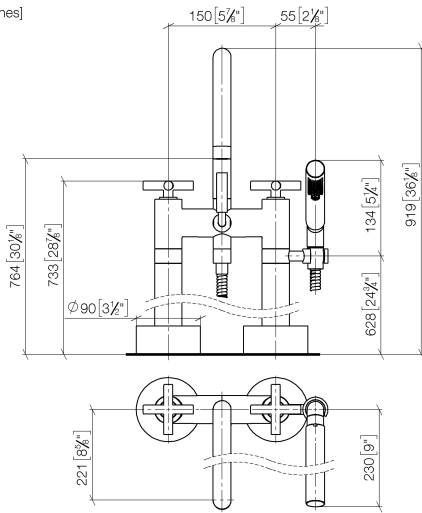

**TARA Two-hole bath mixer for free-standing assembly with hand shower set -  
Brushed Champagne (22kt Gold)**

TARA

25 943 892

- 220mm projection
  - pivotable spout 180°
  - Hand shower: COMPACT RAIN, max. flow rate 6.8 l/min (at 3 bar)
  - spout: circular, air-enriched flow
  - hand shower with anti-scale system
  - rotary diverter for bath/shower
  - total height 920 mm
  - stand pipes height 628 mm
  - height up to aerator 765 mm
  - slide-on rosettes Ø 90 mm
  - gauge 150 mm
  - metal shower hose 1250mm with integrated anti-twist protection
  - pivotable shower holder on the right foot
  - max. flow 22 l/min at 3 bar flow pressure
- Intrinsic protection against back flow.**

**Required miscellaneous**

- Concealed floor mounting -**
- max. recess depth 160 mm
  - min. recess depth 80 mm

35 944 970 90

**TARA Two-hole bath mixer for free-standing assembly with hand shower set -  
Brushed Champagne (22kt Gold)**

TARA

25 943 892  
mm [inches]

**Flow rate chart**

**Certificates**

WRAS\_2212005.

TARA Two-hole bath mixer for free-standing assembly with hand shower set -  
Brushed Champagne (22kt Gold)

TARA

25 943 892