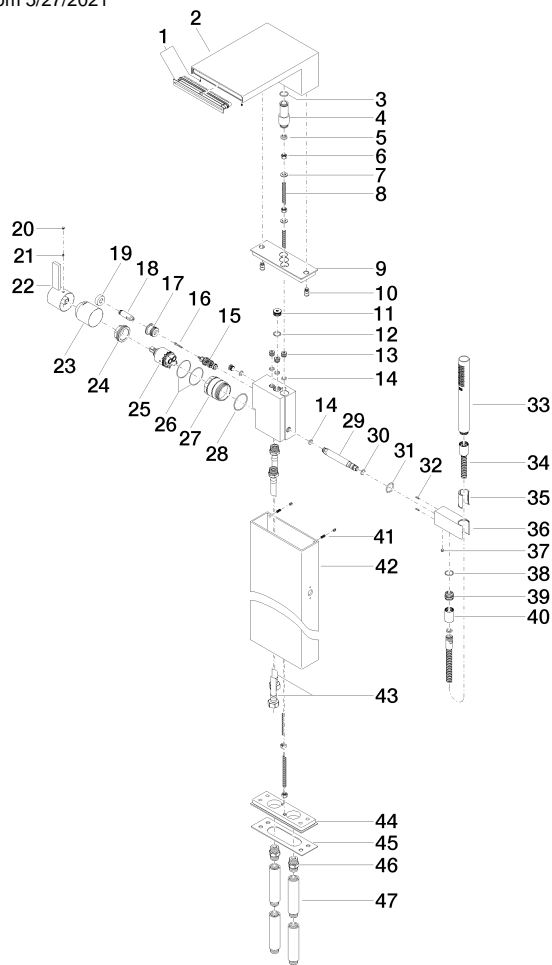

Single-lever bath mixer with cascade spout for free-standing assembly with hand shower set - Chrome

25 963 979 Product version from 5/27/2021

Single-lever bath mixer with cascade spout for free-standing assembly with hand shower set - Chrome

25 963 979 Product version from 5/27/2021

Spare parts list

No.	Item Number	Name	Quantity used	Delivery time
1	90 29 03 059 00 90	insert	1	2
2	09 11 74 040-00	spout	1	10
3	90 14 10 010 00 90	seal	2	2
4	09 24 03 251 90	nipple	1	2
5	09 23 01 057 90	flow reducer	1	2
6	09 23 10 023 90	nut	4	2
7	09 30 11 045 90	disc	2	2
8	09 30 60 026 90	bar	2	2
9	09 11 02 291-33	plate	1	30
10	09 24 05 011 90	nipple	2	2
11	09 31 20 098 90	plug	1	2
12	90 14 10 055 00 90	seal	1	2
13	09 31 20 039 10 90	plug	4	60
14	09 14 10 139 90	seal	5	2
15	90 21 34 081 00 90	diverter	1	2
16	09 30 30 172 90	screw	1	2
17	09 17 01 210-33	sleeve	1	30
18	09 31 09 141-00	pull-rod	1	10
19	09 20 78 056-00	handle	1	10
20	90 31 20 109 00 90	plug	1	2
21	09 31 11 099 90	pin	1	2
22	09 20 67 007-00	handle	1	10
23	09 11 02 295-00	cover	1	10
24	09 24 04 448 90	nut	1	2
25	90 15 05 039 00 90	cartridge	1	2
26	09 14 10 201 90	seal	2	2
27	09 17 01 209 90	sleeve	1	2
28	09 14 10 210 90	seal	1	2
29	09 24 03 246 90	nipple	1	2
30	09 14 10 008 90	seal	1	2
31	09 14 10 015 90	seal	1	2
32	09 31 11 026 90	pin	1	2
33	28 019 979-00	Hand shower - Chrome	1	-
Spare part can no longer be ordered, please order the replacement item				
34	90 30 02 072 00-00	Metal shower hose 1/2" x 3/8" x 1250 mm - Chrome	1	10
35	09 18 40 078 90	sleeve	1	2
36	09 11 03 122 20-00	holder	1	10
37	90 31 11 004 00 90	pin	1	2
38	90 14 10 032 00 90	seal	1	2
39	09 24 03 117-00	nipple	1	10
40	90 21 02 069 00-00	cover	1	10
41	09 31 11 024 90	pin	2	2
42	09 28 22 264-33	pipe	1	30
43	04 30 04 049 00 90	hose	2	2
44	09 11 02 290-33	plate	1	30
45	09 14 03 154 90	seal	1	2
46	90 24 03 168 00 90	nipple	2	2
47	09 24 03 169 10 90	adaptor	4	2