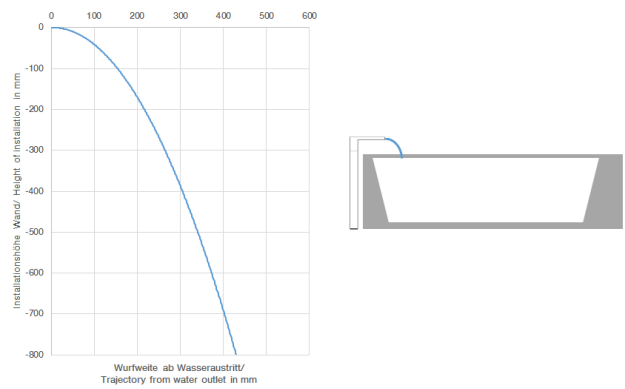

Trajectory diagram