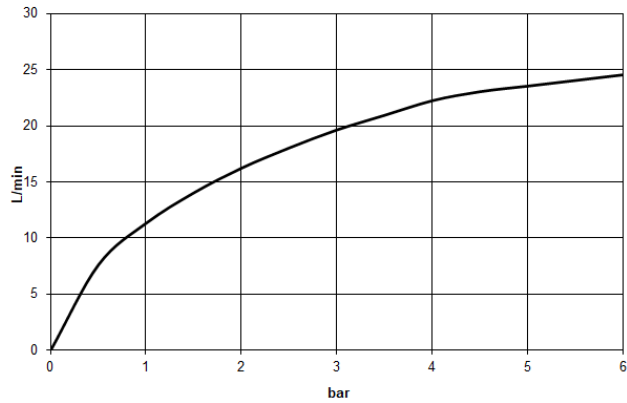

## Single-lever bath mixer with cascade spout for free-standing assembly with hand shower set - Chrome

---

25 963 979 Product version from 5/27/2021

- 235mm projection
- spout: cascade
- complete hand shower set: normal flow
- complete hand shower set with anti-scale system
- wall bracket
- automatic bath/shower diverter
- total height 845 mm
- height up to single-lever mixer 604mm
- height up to aerator 835 mm
- metal shower hose 1250mm with integrated anti-twist protection
- max. spout flow rate 26.5 l/min
- max. flow for complete hand shower set 6.8 l/min

The stand pipe is black.

**Single-lever bath mixer with cascade spout for free-standing assembly with hand shower set - Chrome**

25 963 979 Product version from 5/27/2021  
mm [inches]

**Flow rate chart**