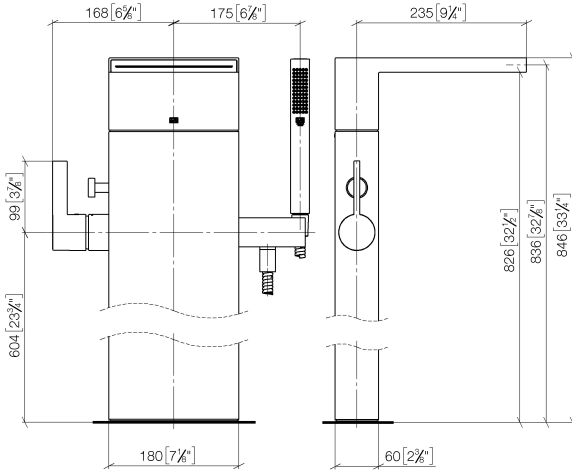

## Single-lever bath mixer with cascade spout for free-standing assembly with hand shower set - Chrome

---

25 963 979 Product version from 5/27/2021

- 235mm projection
- spout: cascade
- complete hand shower set: normal flow
- complete hand shower set with anti-scale system
- wall bracket
- automatic bath/shower diverter
- total height 845 mm
- height up to single-lever mixer 604mm
- height up to aerator 835 mm
- metal shower hose 1250mm with integrated anti-twist protection
- max. spout flow rate 26.5 l/min
- max. flow for complete hand shower set 6.8 l/min

The stand pipe is black.

**Single-lever bath mixer with cascade spout for free-standing assembly with hand shower set - Chrome**

25 963 979 Product version from 5/27/2021  
mm [inches]

**Flow rate chart**

## Single-lever bath mixer with cascade spout for free-standing assembly with hand shower set - Chrome

---

25 963 979 Product version from 5/27/2021

Certificates

---

Belgaqua\_21-025-2 LGA\_28

Single-lever bath mixer with cascade spout for free-standing assembly with hand shower set - Chrome