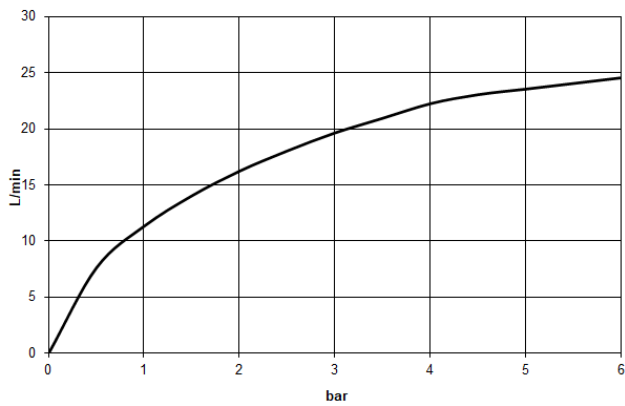

Single-lever bath mixer with cascade spout for free-standing assembly with hand shower set - Brushed Platinum

SERIES SPECIFIC

25 964 979 Product version up to 5/27/2021

- 235mm projection
- spout: cascade
- complete hand shower set: normal flow
- complete hand shower set with anti-scale system
- wall bracket
- automatic bath/shower diverter
- total height 845 mm
- height up to single-lever mixer 604mm
- height up to aerator 835 mm
- metal shower hose 1250mm with integrated anti-twist protection
- max. spout flow rate 26.5 l/min
- max. flow for complete hand shower set 6.8 l/min

The stand pipe is white.

25 964 979 Product version up to 5/27/2021
mm [inches]

Flow rate chart

Trajectory diagram

Codes & Standards

EN 1717

Single-lever bath mixer with cascade spout for free-standing assembly with
hand shower set - Brushed Platinum