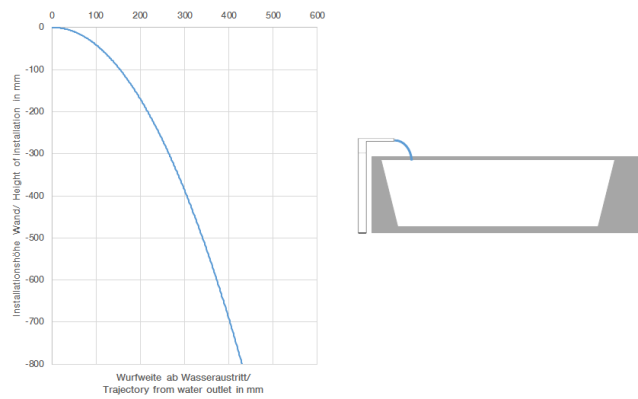

Single-lever bath mixer with cascade spout for free-standing assembly with hand shower set - Brushed Platinum

SERIES SPECIFIC

25 964 979 Product version up to 5/27/2021

- 235mm projection
- spout: cascade
- complete hand shower set: normal flow
- complete hand shower set with anti-scale system
- wall bracket
- automatic bath/shower diverter
- total height 845 mm
- height up to single-lever mixer 604mm
- height up to aerator 835 mm
- metal shower hose 1250mm with integrated anti-twist protection
- max. spout flow rate 26.5 l/min
- max. flow for complete hand shower set 6.8 l/min

The stand pipe is white.

25 964 979 Product version up to 5/27/2021
mm [inches]

Flow rate chart

Trajectory diagram

Codes & Standards

EN 1717

Single-lever bath mixer with cascade spout for free-standing assembly with
hand shower set - Brushed Platinum

SERIES SPECIFIC

25 964 979 Product version up to 5/27/2021

Certificates and sustainability

Belgaqua_21-025-2

25 964 979 Product version up to 5/27/2021

Single-lever bath mixer with cascade spout for free-standing assembly with hand shower set - Brushed Platinum