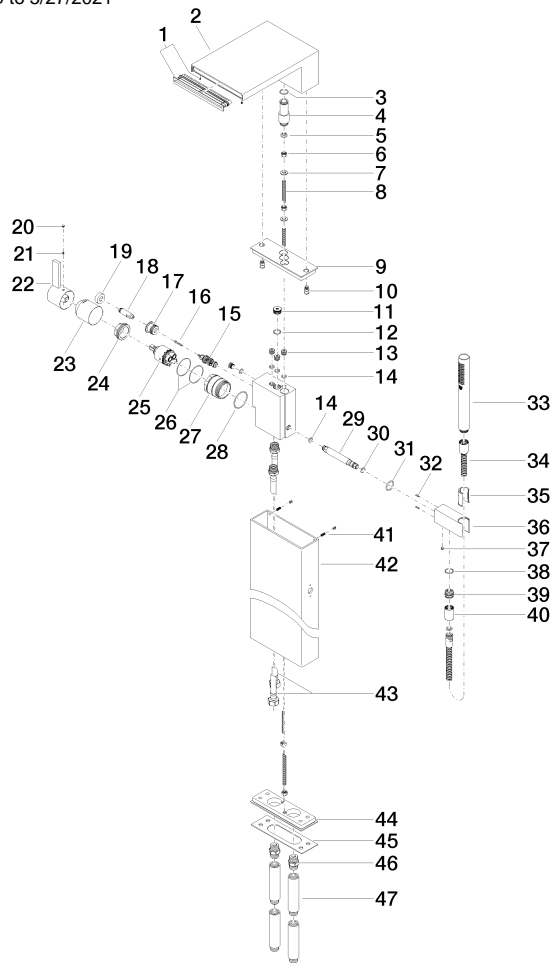

25 964 979 Product version up to 5/27/2021

Single-lever bath mixer with cascade spout for free-standing assembly with hand shower set - Brushed Platinum

SERIES SPECIFIC

25 964 979 Product version up to 5/27/2021

Spare parts list

No.	Item Number	Name	Quantity used	Delivery time
18	09 31 09 141-06	pull-rod	1.00	10
34	90 30 02 072 00-06	Metal shower hose 1/2" x 3/8" x 1250 mm - Brushed Platinum	1.00	10
42	09 28 22 264-10	pipe	1.00	60
15	90 21 34 081 00 90	diverter	1.00	2
27	09 17 01 209 90	sleeve	1.00	2
13	09 31 20 039 10 90	plug	4.00	60
26	09 14 10 201 90	seal	2.00	2
35	09 18 40 078 90	sleeve	1.00	2
24	09 24 04 448 90	nut	1.00	2
44	09 11 02 290-10	plate	1.00	60
7	09 30 11 045 90	disc	2.00	2
8	09 30 60 026 90	bar	2.00	2
6	09 23 10 023 90	nut	4.00	2
31	09 14 10 015 90	seal	1.00	2
25	90 15 05 039 00 90	cartridge	1.00	2
17	09 17 01 210-10	sleeve	1.00	60
29	09 24 03 246 90	nipple	1.00	2
5	09 23 01 057 90	flow reducer	1.00	2
39	09 24 03 117-06	nipple	1.00	10
36	09 11 03 122 20-06	holder	1.00	10
16	09 30 30 172 90	screw	1.00	2
10	09 24 05 011 90	nipple	2.00	2
4	09 24 03 251 90	nipple	1.00	2
32	09 31 11 026 90	pin	2.00	2
14	09 14 10 139 90	seal	5.00	2
28	09 14 10 210 90	seal	1.00	2
9	09 11 02 291-10	plate	1.00	60
45	09 14 03 154 90	seal	1.00	2
11	09 31 20 098 90	plug	1.00	2
41	09 31 11 024 90	pin	2.00	2
43	04 30 04 049 00 90	hose	2.00	2
19	09 20 78 056-06	handle	1.00	10
22	09 20 67 007-06	handle	1.00	10
1	90 29 03 059 00 90	insert	1.00	2
47	09 24 03 169 10 90	adaptor	4.00	2
33	28 019 979-06	Hand shower - Brushed Platinum	1.00	-
Spare part can no longer be ordered, please order the replacement item				
30	09 14 10 008 90	seal	1.00	2
21	09 31 11 099 90	pin	1.00	2
2	09 11 74 040-06	spout	1.00	10
23	09 11 02 295-06	cover	1.00	10
40	90 21 02 069 00-06	cover	1.00	10
38	90 14 10 032 00 90	seal	1.00	2
37	90 31 11 004 00 90	pin	1.00	2
12	90 14 10 055 00 90	seal	1.00	2
20	90 31 20 109 00 90	plug	1.00	2
3	90 14 10 010 00 90	seal	2.00	2
46	90 24 03 168 00 90	nipple	2.00	2