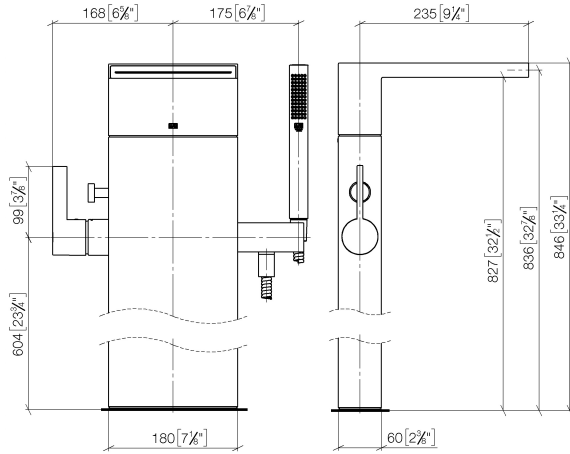

Single-lever bath mixer with cascade spout for free-standing assembly with hand shower set - Brushed Platinum

SERIES SPECIFIC

25 964 979 Product version up to 5/27/2021

- 235mm projection
- spout: cascade
- complete hand shower set: normal flow
- complete hand shower set with anti-scale system
- wall bracket
- automatic bath/shower diverter
- total height 845 mm
- height up to single-lever mixer 604mm
- height up to aerator 835 mm
- metal shower hose 1250mm with integrated anti-twist protection
- max. spout flow rate 26.5 l/min
- max. flow for complete hand shower set 6.8 l/min

The stand pipe is white.

25 964 979 Product version up to 5/27/2021
mm [inches]

Flow rate chart

Trajectory diagram

Codes & Standards

EN 1717

Single-lever bath mixer with cascade spout for free-standing assembly with
hand shower set - Brushed Platinum