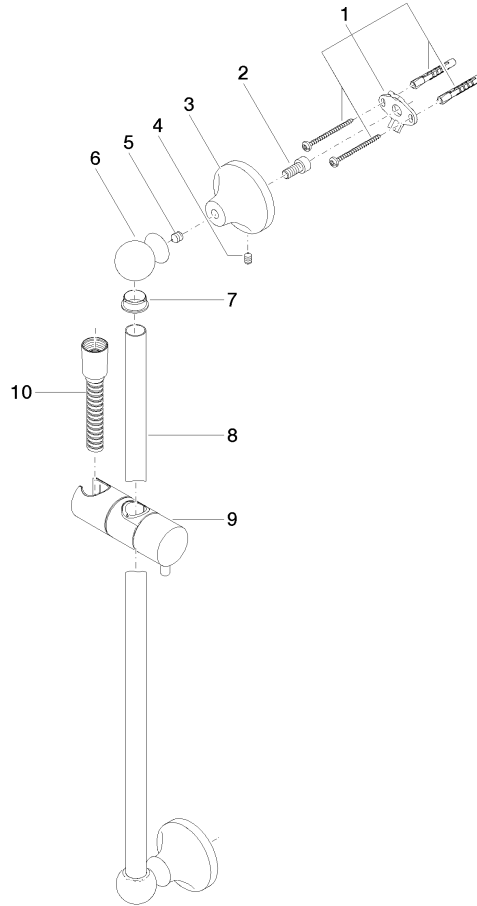

26 413 360

- slide bar
- Pipe diameter 18 mm
- rosette Ø 60 mm
- gauge 850 mm
- metal shower hose 1750mm with integrated anti-twist protection
- shower hose connector 1/2"

This article does not include a hand shower!

- Concealed wall elbow -** 35 085 970 90
- max. recess depth 163 mm
 - min. recess depth 90 mm

Recommended miscellaneous

- MADISON Wall elbow - Chrome** 28 450 410-00

Required miscellaneous

- MADISON Hand shower FlowReduce - Chrome** 28 002 978-00 0010
- spray head Ø 95mm
 - Hand shower see page {PAGE}
 - Three settings: COMPACT RAIN, COMPACT SOFT FLOW, COMPACT AQUAPRESSURE FLOW, max. flow rate l/min (at 3 bar)

Required miscellaneous

- MADISON Hand shower - Chrome** 28 002 978-00
- spray head Ø 95mm
 - Hand shower see page {PAGE}
 - Three settings: COMPACT RAIN, COMPACT SOFT FLOW, COMPACT AQUAPRESSURE FLOW, max. flow rate l/min (at 3 bar)

Required miscellaneous

- MADISON Metal hand shower with porcelain insert (white) FlowReduce - Chrome** 28 002 970-00 0010

26 413 360

Certificates

WRAS_2009048. IAPMO_4976 (4).

26 413 360

Spare parts list

No.	Item Number	Name	Quantity used	Delivery time
1	90 17 20 708 00 90	fixing set	2	2
2	09 30 30 048 90	screw	2	2
3	09 17 20 016-00	holder	2	10
4	09 31 11 144 90	pin	2	2
5	09 31 11 002 90	pin	2	2
6	09 21 40 020-00	connection	2	60
7	09 18 40 009 90	sleeve	2	2
8	08 28 22 596-00	pipe	1	10
9	12 580 970-00	Slide unit - Chrome	1	10
10	28 204 970-00	Metal shower hose 1/2" x 1/2" x 1750 mm - Chrome	1	2