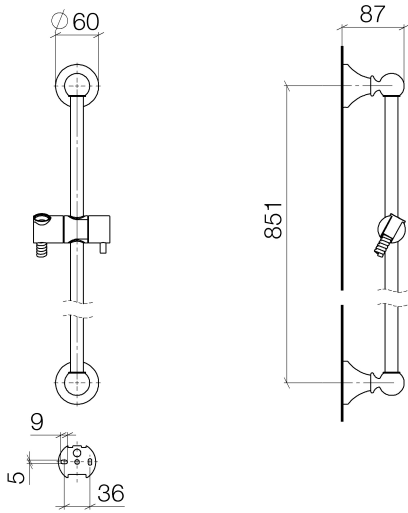

MADISON Shower set without hand shower - Platinum

---

26 413 370

Codes & Standards

ASME A112.18.1

cUPC

Scottish Water
Byelaws

UK Water Supply
Regulations

Certificates

WRAS_2009

IAPMO_4976