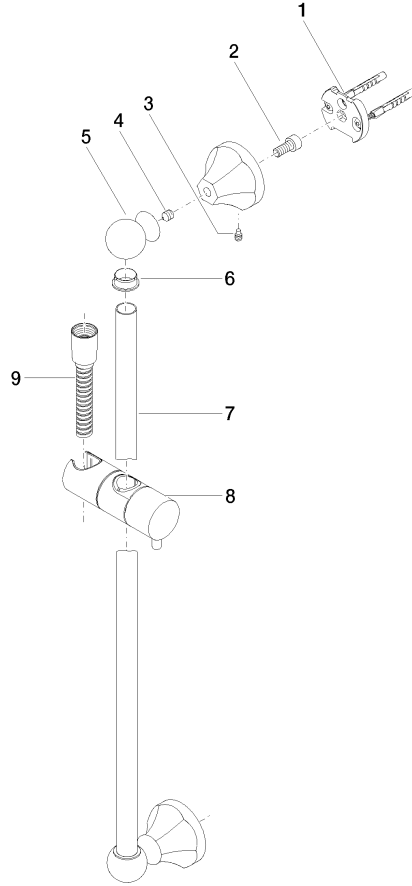

MADISON Shower set without hand shower - Platinum

26 413 370

- slide bar
- Pipe diameter 18 mm
- rosettes Ø 60 mm
- gauge 850 mm
- metal shower hose 1750mm with integrated anti-twist protection
- shower hose connector 1/2"
- WRAS

Required miscellaneous

	MADISON Hand shower FlowReduce - Platinum •spray head Ø 95mm •Hand shower see page {PAGE} •Three settings: COMPACT RAIN, COMPACT SOFT FLOW, COMPACT AQUAPRESSURE FLOW, max. flow rate l/min (at 3 bar)	28 002 978-08 0010
--	--	--------------------

Required miscellaneous

	MADISON Hand shower - Platinum •spray head Ø 95mm •Hand shower see page {PAGE} •Three settings: COMPACT RAIN, COMPACT SOFT FLOW, COMPACT AQUAPRESSURE FLOW, max. flow rate l/min (at 3 bar)	28 002 978-08
--	---	---------------

MADISON Shower set without hand shower - Platinum

26 413 370

Spare parts list

No.	Item Number	Name	Quantity used	Delivery time
1	05 17 97 507 00 90	fixing set	2	2
2	09 30 30 048 90	screw	2	2
3	09 31 11 140 90	pin	2	60
4	09 31 11 002 90	pin	2	2
5	09 21 40 020-08	connection	2	60
6	09 18 40 009 90	sleeve	2	2
7	08 28 22 596-08	pipe	1	40
8	12 580 970-08	Slide unit - Platinum	1	40
9	28 204 970-08	Metal shower hose 1/2" x 1/2" x 1750 mm - Platinum	1	40