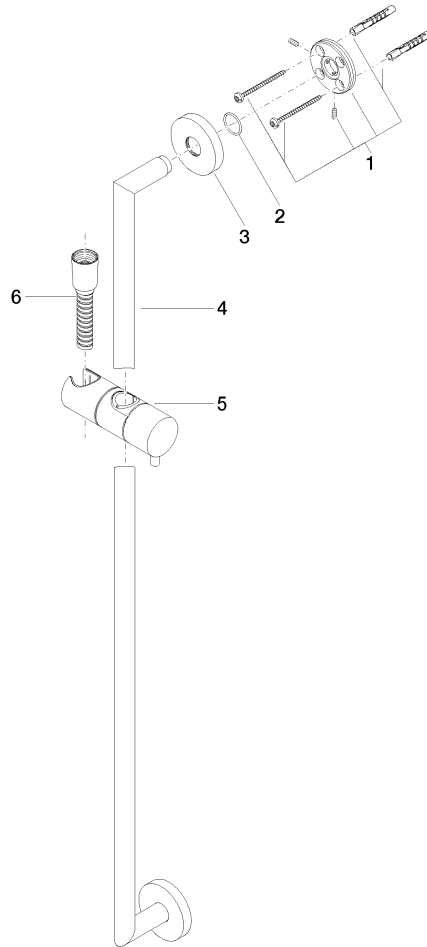

## Shower set without hand shower - Brushed Platinum

TARA

26 413 625

Fits: TARA, META

- slide bar
- Pipe diameter 18 mm
- rosette Ø 55 mm
- gauge 800 mm
- metal shower hose 1750mm with integrated anti-twist protection
- shower hose connector 3/8"
- WRAS 2009048

### Required miscellaneous

	<b>Hand shower - Brushed Platinum</b>	28 018 979-06
--	---------------------------------------	---------------

26 413 625

mm [inches]

Certificates

WRAS\_2009048. ACS\_20 ACC LY 738. IAPMO\_4976 (4).

### Spare parts list

No.	Item Number	Name	Quantity used	Delivery time
1	05 17 62 500 00 90	fixing set	2	2
2	90 14 10 032 00 90	seal	2	2
3	08 27 62 500-06	rosette	2	10
4	05 28 22 590 01-06	bar	1	10
5	12 580 970-06	Slide unit - Brushed Platinum	1	10
6	28 322 970-06	Metal shower hose 1/2" x 3/8" x 1750 mm - Brushed Platinum	1	2