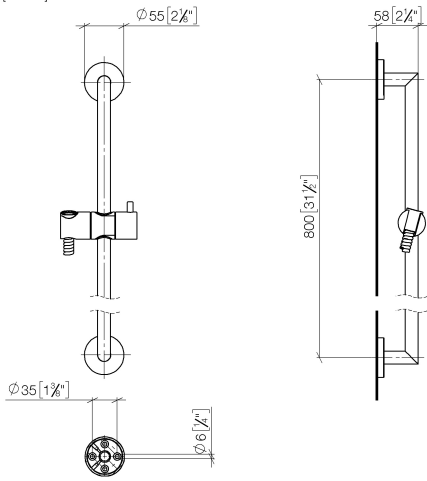

## Shower set without hand shower - Brushed Platinum

TARA

26 413 625

Fits: TARA, META

- slide bar
- Pipe diameter 18 mm
- rosette Ø 55 mm
- gauge 800 mm
- metal shower hose 1750mm with integrated anti-twist protection
- shower hose connector 3/8"
- WRAS 2009048

### Required miscellaneous

	<b>Hand shower - Brushed Platinum</b>	28 018 979-06
--	---------------------------------------	---------------

26 413 625

mm [inches]

Certificates

WRAS\_2009048. ACS\_20 ACC LY 738. IAPMO\_4976 (4).

### Spare parts list

No.	Item Number	Name	Quantity used	Delivery time
1	05 17 62 500 00 90	fixing set	2	2
2	90 14 10 032 00 90	seal	2	2
3	08 27 62 500-06	rosette	2	10
4	05 28 22 590 01-06	bar	1	10
5	12 580 970-06	Slide unit - Brushed Platinum	1	10
6	28 322 970-06	Metal shower hose 1/2" x 3/8" x 1750 mm - Brushed Platinum	1	2