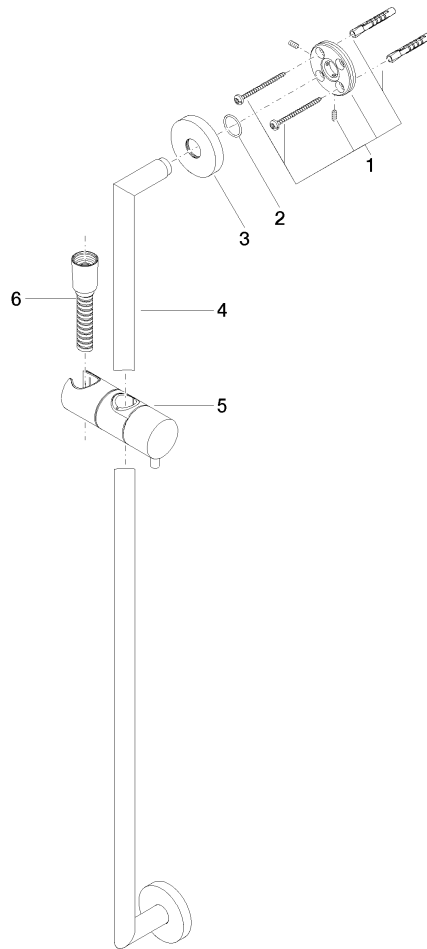

## Shower set without hand shower - Platinum

TARA

26 413 625

Fits: TARA, META

- slide bar
- Pipe diameter 18 mm
- rosette Ø 55 mm
- gauge 800 mm
- metal shower hose 1750mm with integrated anti-twist protection
- shower hose connector 3/8"
- WRAS 2009048

### Required miscellaneous

**Hand shower - Platinum** 28 018 979-08

26 413 625

mm [inches]

Certificates

WRAS\_2009048. ACS\_20 ACC LY 738. IAPMO\_4976 (4).

26 413 625

Parts for other finishes can be found here: [Chrome](#)

Spare parts list

| No. | Item Number        | Name   | Quantity used | Delivery time |
|-----|--------------------|--|---------------|---------------|
| 1   | 05 17 62 500 00 90 | fixing set   | 2             | 2             |
| 2   | 90 14 10 032 00 90 | seal   | 2             | 2             |
| 3   | 08 27 62 500-08    | rosette  | 2             | 40            |
| 4   | 05 28 22 590 01-08 | bar  | 1             | 40            |
| 5   | 12 580 970-08      | Slide unit - Platinum                              | 1             | 40            |
| 6   | 28 322 970-08      | Metal shower hose 1/2" x 3/8" x 1750 mm - Platinum | 1             | 40            |