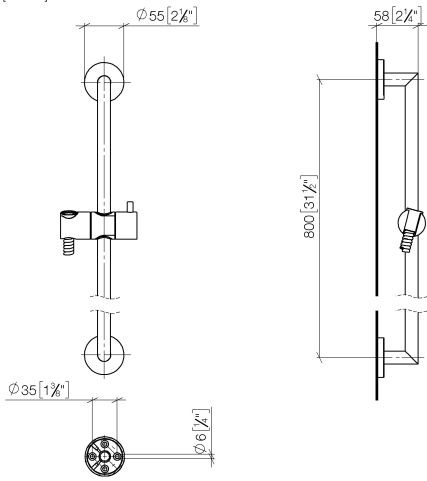

## Shower set without hand shower - Platinum

TARA

26 413 625

Fits: TARA, META

- slide bar
- Pipe diameter 18 mm
- rosette Ø 55 mm
- gauge 800 mm
- metal shower hose 1750mm with integrated anti-twist protection
- shower hose connector 3/8"
- WRAS 2009048

### Required miscellaneous

**Hand shower - Platinum** 28 018 979-08

26 413 625

mm [inches]

Certificates

WRAS\_2009048. ACS\_20 ACC LY 738. IAPMO\_4976 (4).

26 413 625

Parts for other finishes can be found here: [Chrome](#)

Spare parts list

| No. | Item Number        | Name   | Quantity used | Delivery time |
|-----|--------------------|--|---------------|---------------|
| 1   | 05 17 62 500 00 90 | fixing set   | 2             | 2             |
| 2   | 90 14 10 032 00 90 | seal   | 2             | 2             |
| 3   | 08 27 62 500-08    | rosette  | 2             | 40            |
| 4   | 05 28 22 590 01-08 | bar  | 1             | 40            |
| 5   | 12 580 970-08      | Slide unit - Platinum                              | 1             | 40            |
| 6   | 28 322 970-08      | Metal shower hose 1/2" x 3/8" x 1750 mm - Platinum | 1             | 40            |