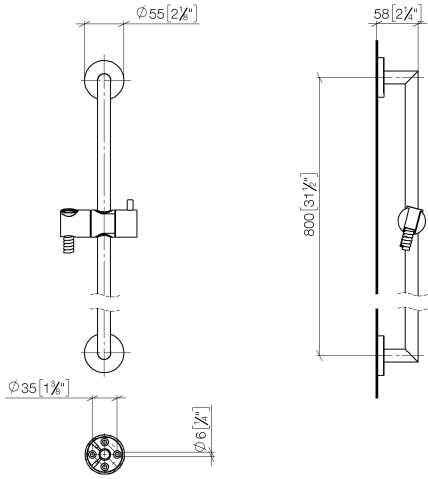

## Shower set without hand shower - Dark Chrome

TARA

26 413 625

Fits: TARA, META

- slide bar
- Pipe diameter 18 mm
- rosette Ø 55 mm
- gauge 800 mm
- metal shower hose 1750mm with integrated anti-twist protection
- shower hose connector 3/8"
- WRAS 2009048

This article does not include a hand shower!

	Dark Chrome	26 413 625-19
	Chrome	26 413 625-00
	Brushed Platinum	26 413 625-06
	Platinum	26 413 625-08
	Light Gold	26 413 625-26
	Brushed Light Gold	26 413 625-27
	Brushed Durabronze (23kt Gold)	26 413 625-28
	Matte Black	26 413 625-33
	Brushed Bronze	26 413 625-42
	Brushed Champagne (22kt Gold)	26 413 625-46
	Champagne (22kt Gold)	26 413 625-47
	Brushed Chrome	26 413 625-93
	Brushed Dark Platinum	26 413 625-99

26 413 625

mm [inches]

26 413 625

Parts for other  
finishes can be found  
here: [Chrome](#)